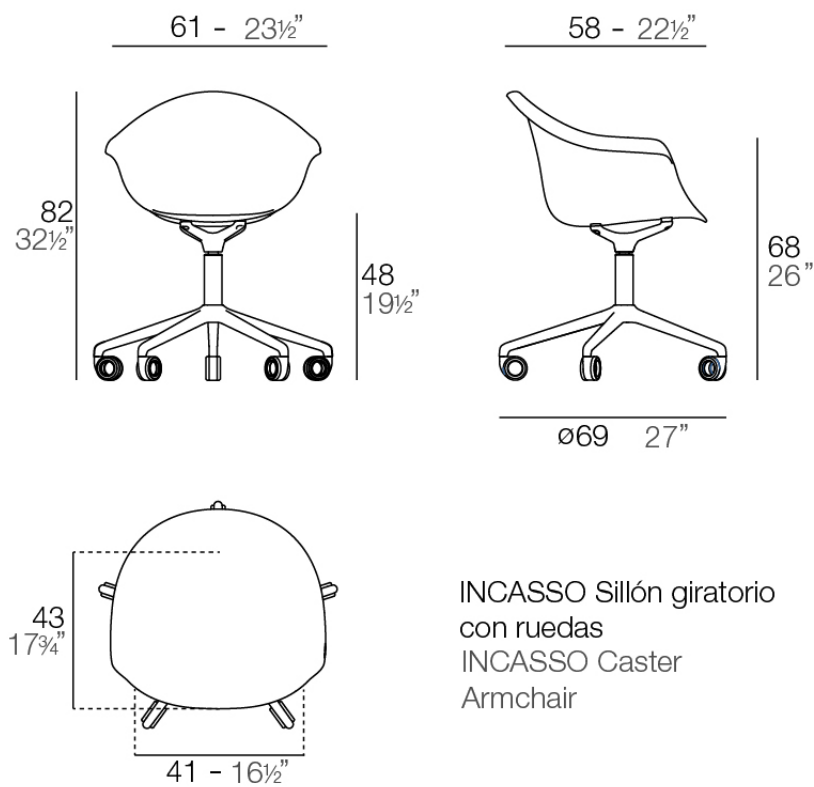

Incasso swivel armchair with caster

by Archirivolto Design

Info

Description

Made from polypropylene and reinforced with fiberglass manufactured by gas injection. Available in various colors. Suitable for indoor and outdoor use.

Weight: 7.53 Kg

INCASSO Sillón giratorio
con ruedas
INCASSO Caster
Armchair

Finishes

finishes

BASIC PP
Ref. 56033

melon

tortora

ecru

black

white

Available in various colors

legs

LEGS
Ref. 65054E

white

black

Ambients