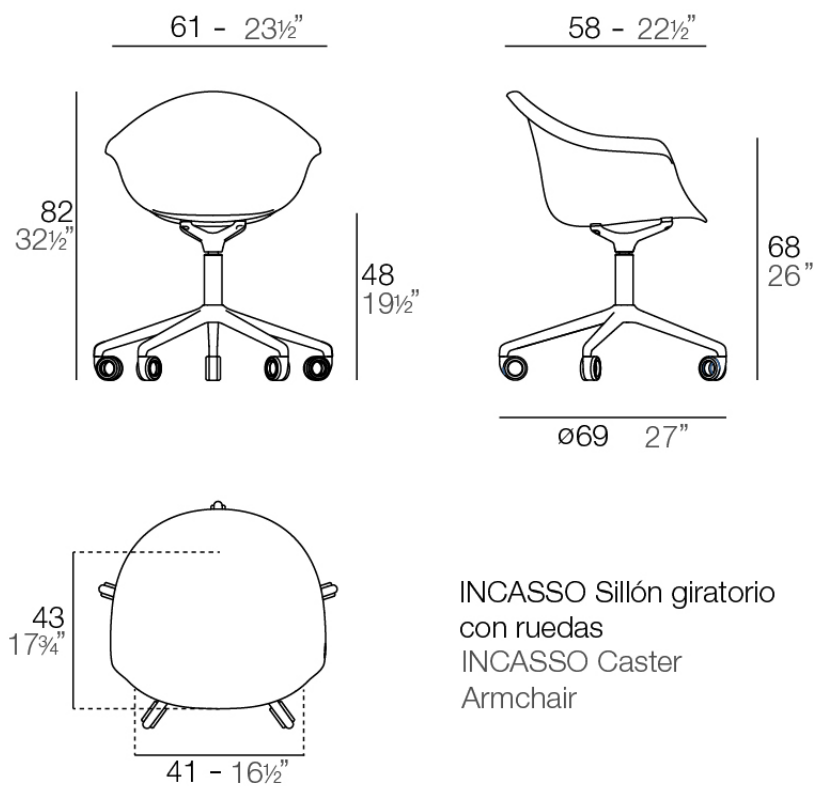

Incasso swivel armchair with caster

by Archirivolto Design

Info

Description

Made from polypropylene and reinforced with fiberglass manufactured by gas injection. Available in various colors. Suitable for indoor and outdoor use.

Weight: 7.53 Kg

INCASSO Sillón giratorio
con ruedas
INCASSO Caster
Armchair

Finishes

finishes

BASIC PP
Ref. 56033

white

ecru

black