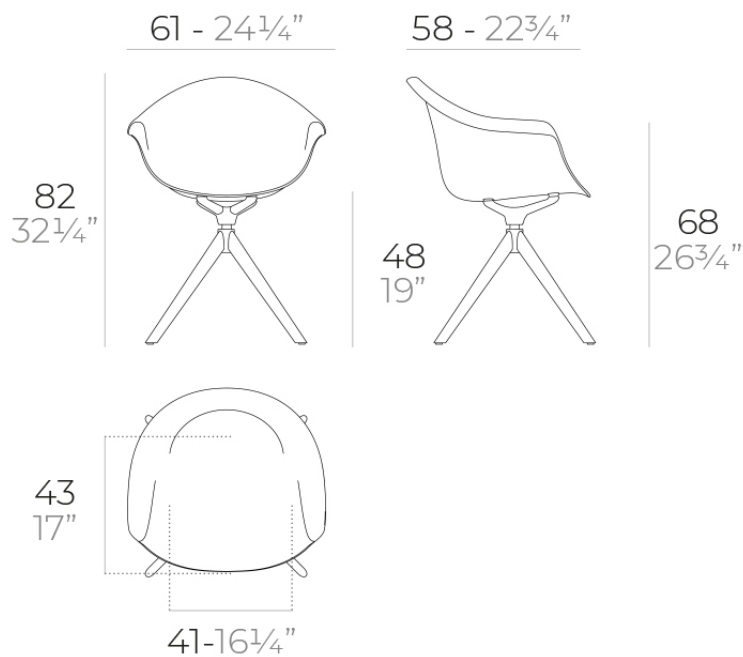

## Incasso swivel armchair with wooden legs

by Archirivolto Design

### Description

Made from polypropylene and reinforced with fiberglass manufactured by gas injection. Available in various colors. Suitable for indoor and outdoor use.

Weight: 9.3 Kg

INCASSO Sillón giratorio madera  
INCASSO Wooden swivel Armchair