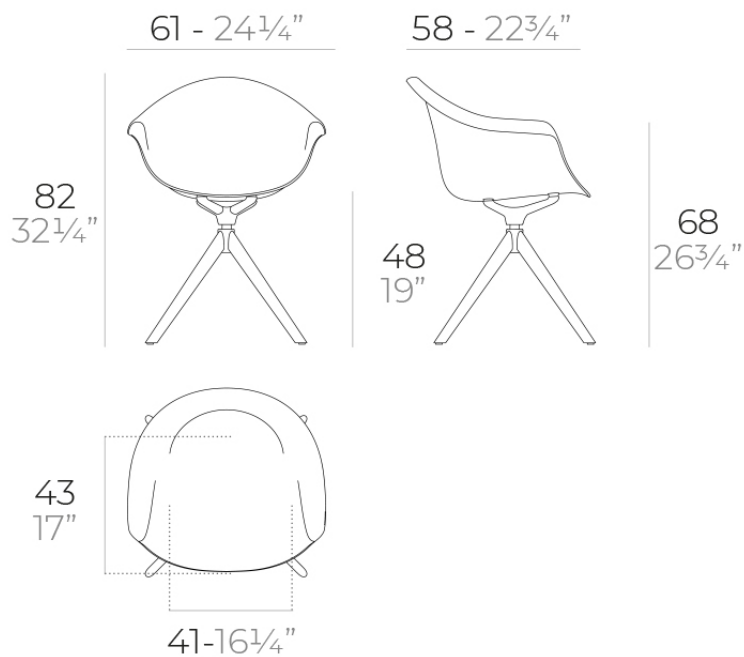

Incasso swivel armchair with wooden legs

by Archirivolto Design

Info

Description

Made from polypropylene and reinforced with fiberglass manufactured by gas injection. Available in various colors. Suitable for indoor and outdoor use.

Weight: 9.3 Kg

INCASSO Sillón giratorio madera
INCASSO Wooden swivel Armchair

Finishes

finishes

BASIC PP
Ref. 56032

black

white

melon

tortora

ecru

Available in various colors

legs

LEGS
Ref. 65055E

negro wood 2

negro wood 1

white wood 2