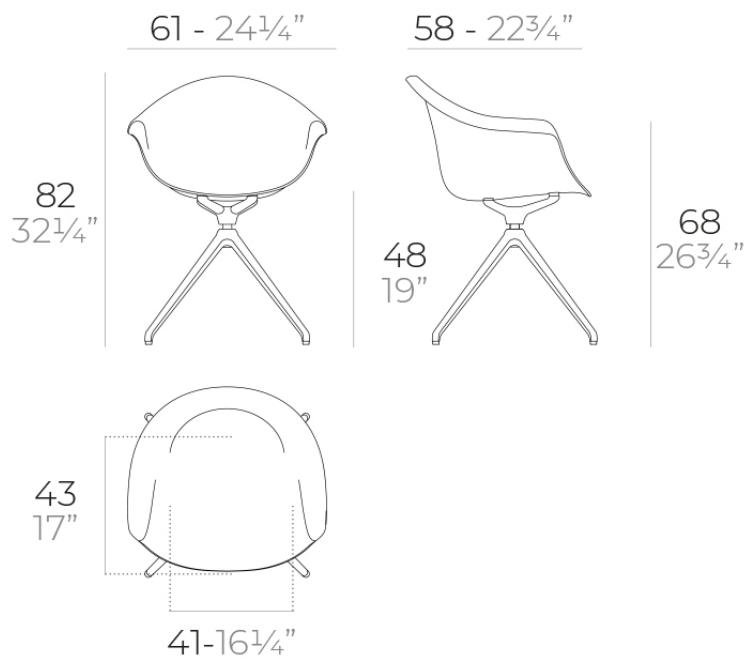

Incasso swivel armchair

by Archirivolto Design

Info

Description

Made from polypropylene and reinforced with fiberglass manufactured by gas injection. Available in various colors. Suitable for indoor and outdoor use.

Weight: 8.6 Kg

INCASSO Sillón giratorio
INCASSO Swivel Armchair

Finishes

finishes

BASIC PP
Ref. 56031

melon

tortora

ecru