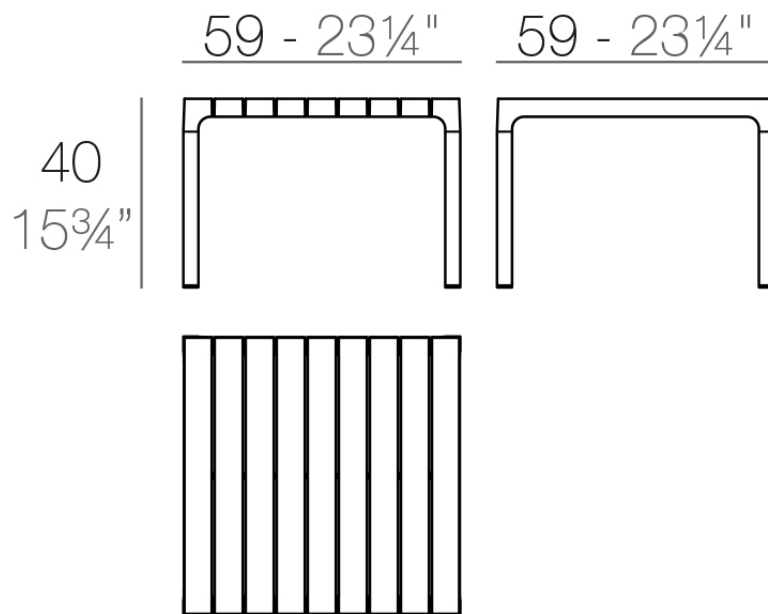

Spritz table 59x59x40

by Archirivolto Design

Spritz modern outdoor furniture collection, designed by Archirivolto Design for Vondom. The inspiration for this collection comes from a picture of **white wooden fences that run along the beach**, forming perfectly aligned strips. The collection captures the stolen details of this image.

Info

Description

Weight: 4.84 Kg

SPRITZ Mesa Baja
SPRITZ Low Table

Finishes

finishes

BASIC PP
Ref. 56030

mostaza