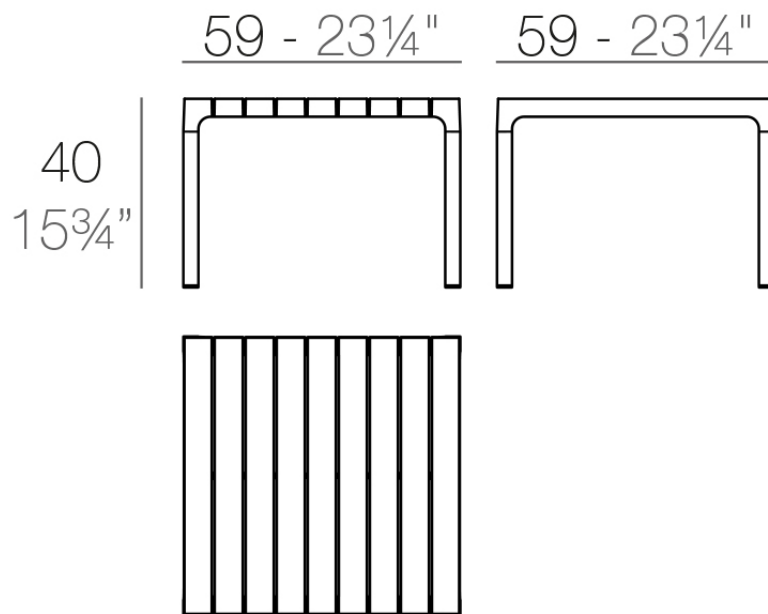

Spritz table 59x59x40

by Archirivolto Design

The Spritz collection of modern outdoor furniture, designed by [Archirivolto Design](#) for [Vondom](#), is a beautiful blend of aesthetics and functionality. This remarkable collection is inspired by the image of **white wooden fences running along the beach**, creating perfectly aligned strips that evoke a sense of calm and order. The contemporary outdoor furniture in this collection captures the subtle yet captivating details of this serene scene, allowing you to add a touch of coastal charm to your own outdoor spaces.

Info

Description

Weight: 4.84 Kg

SPRITZ Mesa Baja
SPRITZ Low Table

Finishes

finishes

BASIC PP
Ref. 56030

white