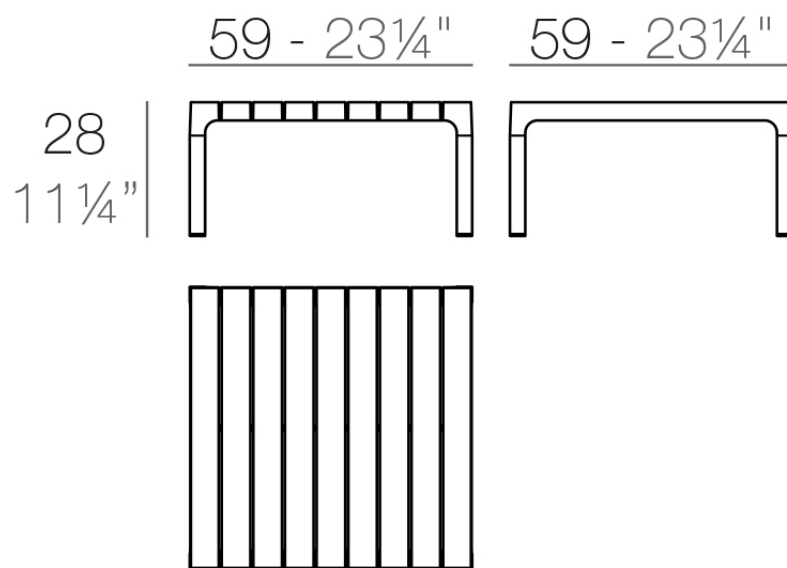

Spritz table 59x59x28

by Archirivolto Design

Spritz modern outdoor furniture collection, designed by Archirivolto Design for Vondom. The inspiration for this collection comes from a picture of **white wooden fences that run along the beach**, forming perfectly aligned strips. The collection captures the stolen details of this image.

Info

Description

Weight: 4.64 Kg

SPRITZ Mesa Tumbona
SPRITZ Sun Lounger Table

Finishes

finishes

BASIC PP
Ref. 56029

mostaza