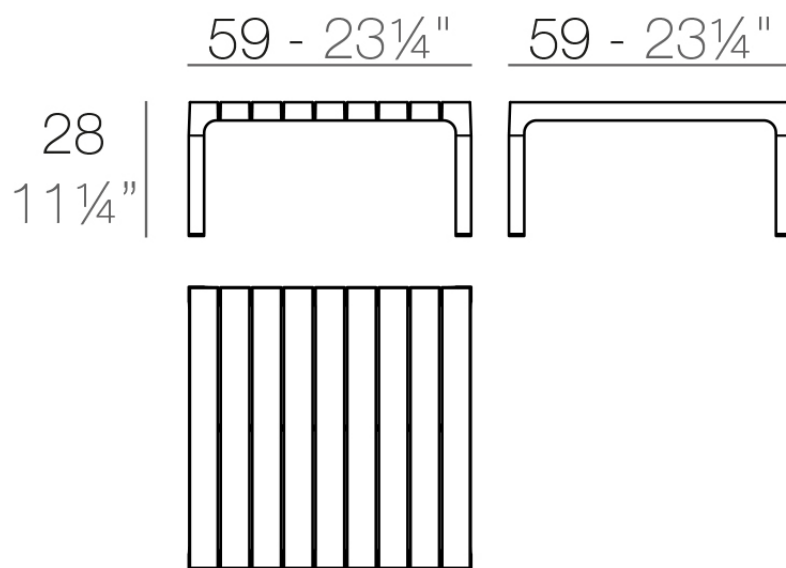

Spritz table 59x59x28

by Archirivolto Design

The Spritz collection of modern outdoor furniture, designed by [Archirivolto Design](#) for [Vondom](#), is a beautiful blend of aesthetics and functionality. This remarkable collection is inspired by the image of **white wooden fences running along the beach**, creating perfectly aligned strips that evoke a sense of calm and order. The contemporary outdoor furniture in this collection captures the subtle yet captivating details of this serene scene, allowing you to add a touch of coastal charm to your own outdoor spaces.

Info

Description

Weight: 4.64 Kg

SPRITZ Mesa Tumbona
SPRITZ Sun Lounger Table

Finishes

finishes

BASIC PP
Ref. 56029

white