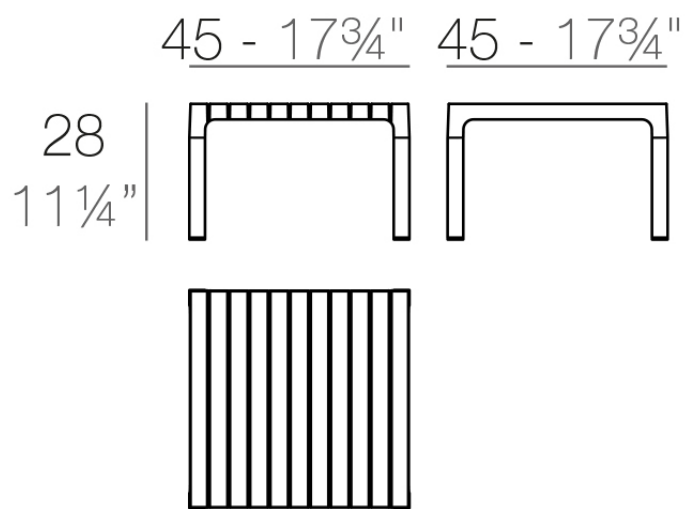

Info

Description

Weight: 2.64 Kg

SPRITZ Mesa Tumbona
SPRITZ Sun Lounger Table

Finishes

finishes

BASIC PP
Ref. 56028

white