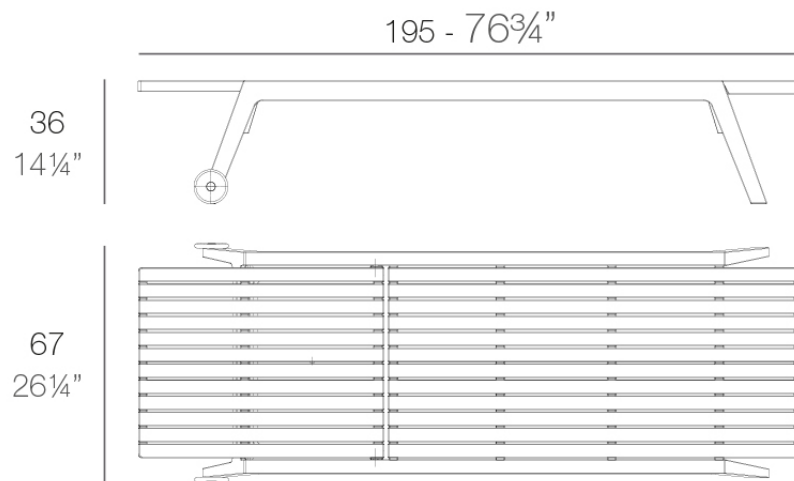

### Description

Made of injected polypropylene with fiber glass. Stackable. Available in several colors. Item suitable for indoor and outdoor use.

Weight: 18.49 Kg

SPRITZ Tumbona  
SPRITZ Sun Chaise