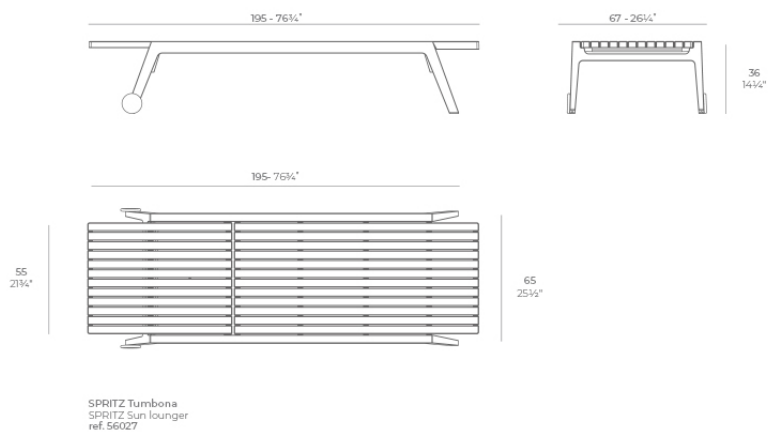

### Description

Made of injected polypropylene with fiber glass. Stackable. Available in several colors. Item suitable for indoor and outdoor use.

Weight: 18.49 Kg