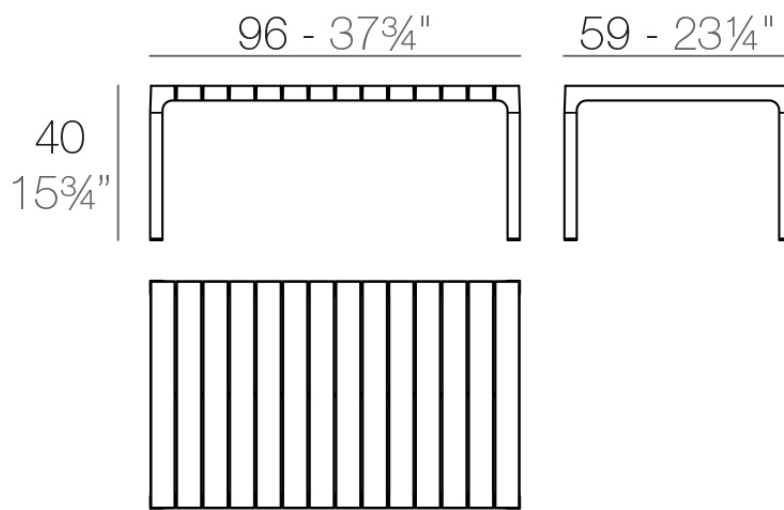

Spritz table sofa 96x59x40

by Archirivolto Design

The Spritz collection of modern outdoor furniture, designed by [Archirivolto Design](#) for [Vondom](#), is a beautiful blend of aesthetics and functionality. This remarkable collection is inspired by the image of **white wooden fences running along the beach**, creating perfectly aligned strips that evoke a sense of calm and order. The contemporary outdoor furniture in this collection captures the subtle yet captivating details of this serene scene, allowing you to add a touch of coastal charm to your own outdoor spaces.

Info

Description

Weight: 8.98 Kg

SPRITZ Mesa Baja
SPRITZ Low Table

Finishes

finishes

BASIC PP
Ref. 56026

white