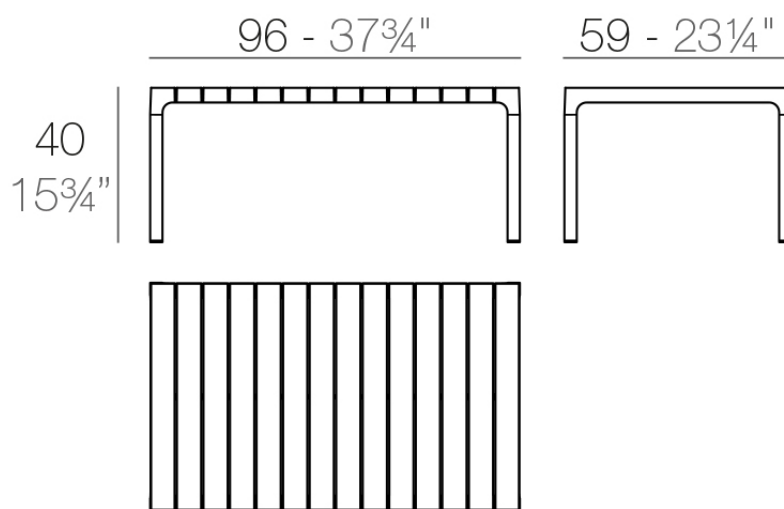

Spritz table sofa 96x59x40

by Archirivolto Design

Spritz modern outdoor furniture collection, designed by Archirivolto Design for Vondom. The inspiration for this collection comes from a picture of **white wooden fences that run along the beach**, forming perfectly aligned strips. The collection captures the stolen details of this image.

Info

Description

Weight: 8.98 Kg

SPRITZ Mesa Baja
SPRITZ Low Table

Finishes

finishes

BASIC PP
Ref. 56026

mostaza