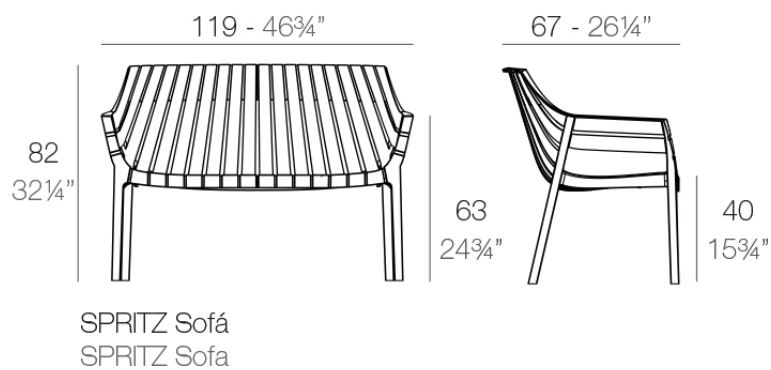

### Description

Made of injected polypropylene with fiber glass. Stackable. Available in several colors. Item suitable for indoor and outdoor use.

Weight: 12.36 Kg