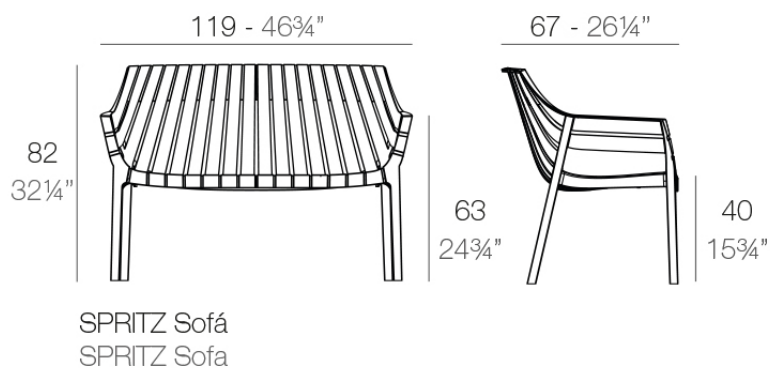

Info

Description

Made of injected polypropylene with fiber glass. Stackable. Available in several colors. Item suitable for indoor and outdoor use.

Weight: 12.36 Kg

Accessories

- **Fabric**

Fabric

Finishes