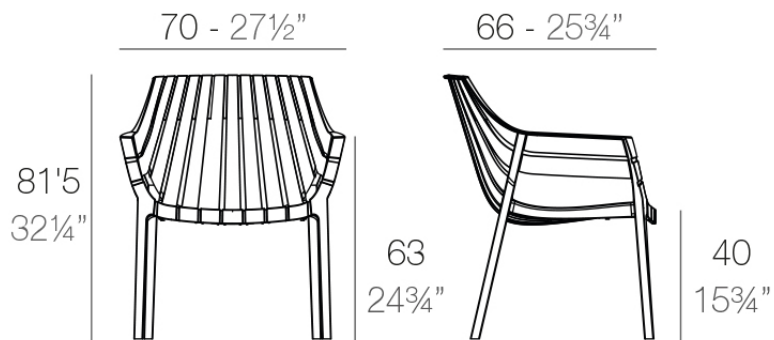

Info

Description

Made of injected polypropylene with fiber glass. Stackable. Available in several colors. Item suitable for indoor and outdoor use.

Weight: 6.58 Kg

SPRITZ Sillón
SPRITZ Lounge Chair

Accessories