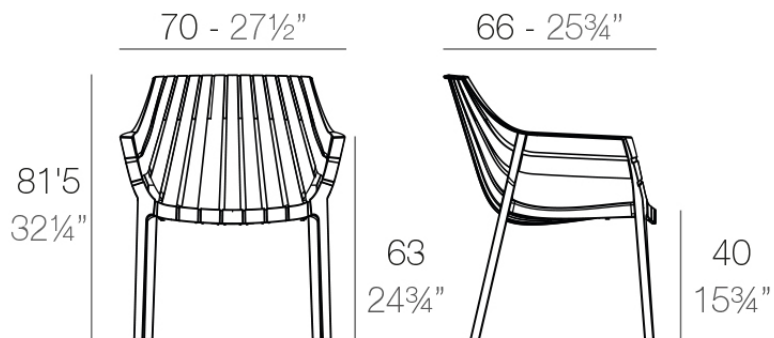

### Description

Made of injected polypropylene with fiber glass. Stackable. Available in several colors. Item suitable for indoor and outdoor use.

Weight: 6.58 Kg

SPRITZ Sillón  
SPRITZ Lounge Chair