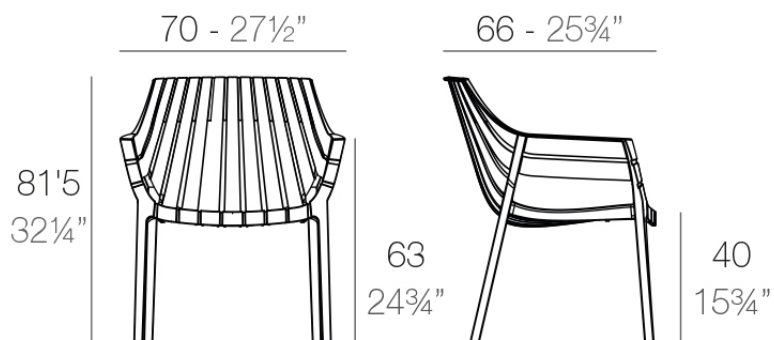

Info

Description

Made of injected polypropylene with fiber glass. Stackable. Available in several colors. Item suitable for indoor and outdoor use.

Weight: 6.58 Kg

SPRITZ Sillón
SPRITZ Lounge Chair

Accessories