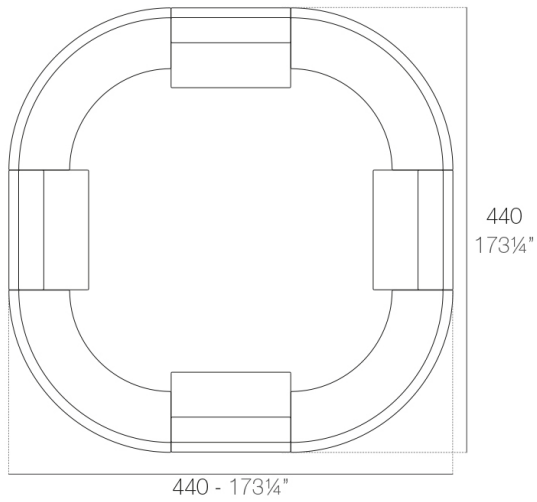

Combinations

---

4 x 56023 120 Barra - 120 Counter
4 x 56002 Barra curva - Curved counter