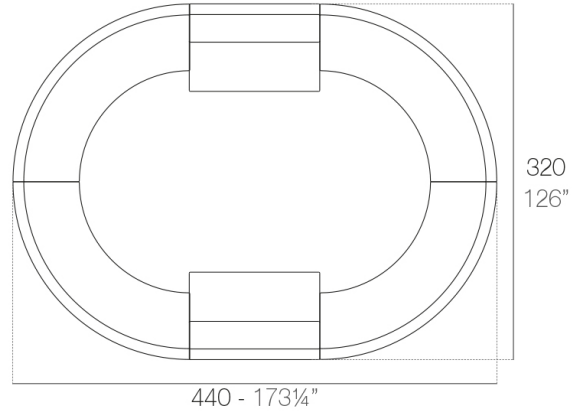

2 x 56023 120 Barra - 120 Counter
4 x 56002 Barra curva - Curved counter