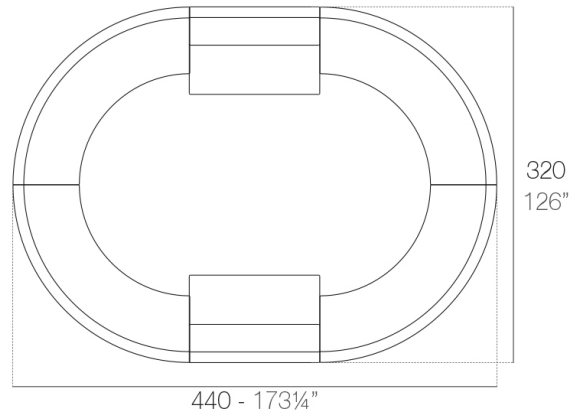

2 x 56023 120 Barra - 120 Counter
4 x 56002 Barra curva - Curved counter