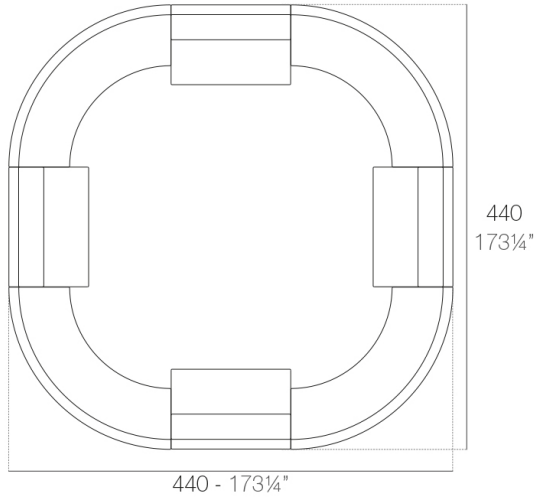

Combinations

---

4 x 56023 120 Barra - 120 Counter
4 x 56002 Barra curva - Curved counter