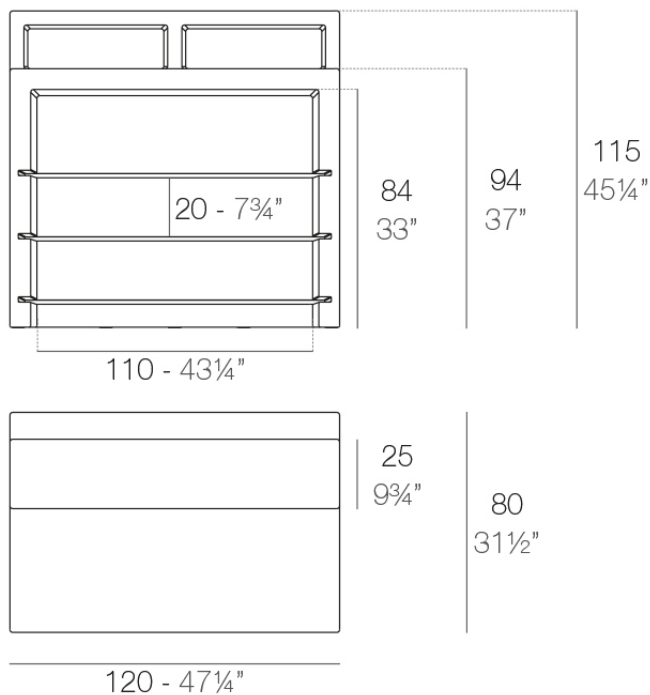

Fiesta bar 120cm

by Archirivolto Design

FIESTA, a designer bar counter by **Archirivolto** for **VONDOM**: “design is beauty, harmony and freedom and cannot therefore be bound by strict, pre-established rules, nor can it only be seen as the privilege of social or cultural elite”.

Info

Description

Made of polyethylene resin by rotational moulding. 100% Recyclable. Item suitable for indoor and outdoor use. Available in different finishes.

Weight: 80.61 Kg

FIESTA 120 Barra
FIESTA 120 Counter