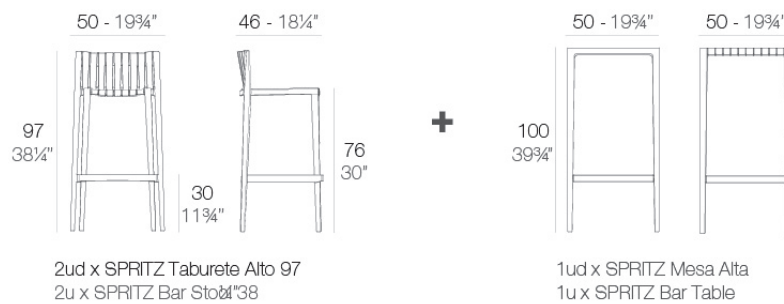

Spritz set of 1 bar table+2 bar stool h:97cm

by Archirivolto Design

Spritz modern outdoor furniture collection, designed by Archirivolto Design for Vondom. The inspiration for this collection comes from a picture of **white wooden fences that run along the beach**, forming perfectly aligned strips. The collection captures the stolen details of this image.

Info

Description

Made of injected polypropylene with fiber glass. Stackable. Available in several colors. Item suitable for indoor and outdoor use.

Weight: 19.26 Kg

Finishes

finishes

BASIC PP
Ref. 56022

mostaza