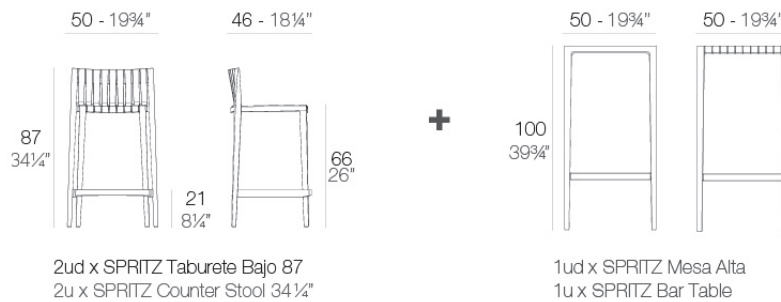

Spritz set of 2 bar stool+1 bar table h:87cm

by Archirivolto Design

Spritz modern outdoor furniture collection, designed by Archirivolto Design for Vondom. The inspiration for this collection comes from a picture of **white wooden fences that run along the beach**, forming perfectly aligned strips. The collection captures the stolen details of this image.

Info

Description

Made of injected polypropylene with fiber glass. Stackable. Available in several colors. Item suitable for indoor and outdoor use.

Weight: 19.16 Kg

Finishes

finishes

BASIC PP
Ref. 56021

mostaza