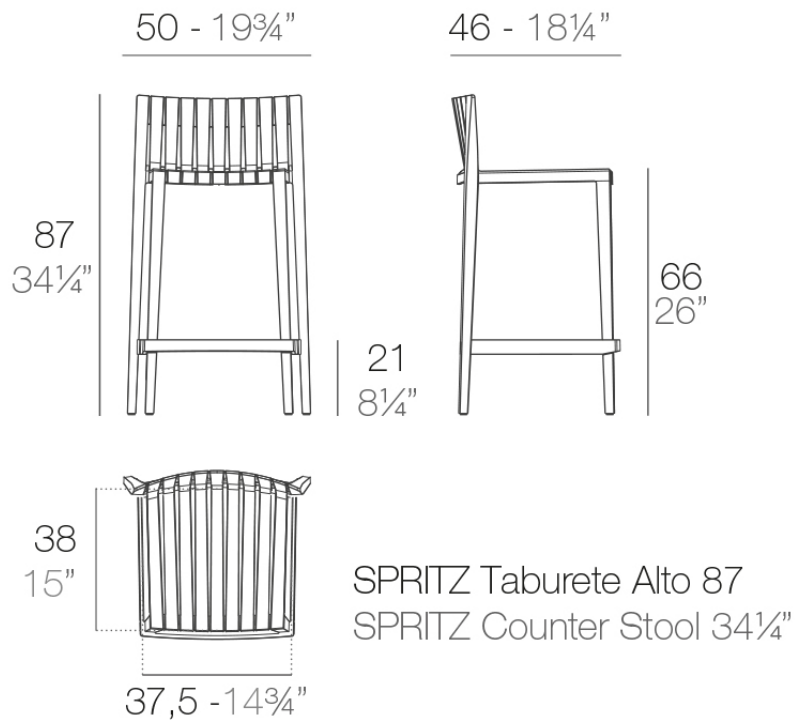

Info

Description

Made of injected polypropylene with fiber glass. Stackable. Available in several colors. Item suitable for indoor and outdoor use.

Weight: 5.45 Kg

Accessories

- **Fabric**

Fabric

Finishes

finishes

BASIC PP
Ref. 56020

white

ecu

tortora

black

Available in various colors

Ambients