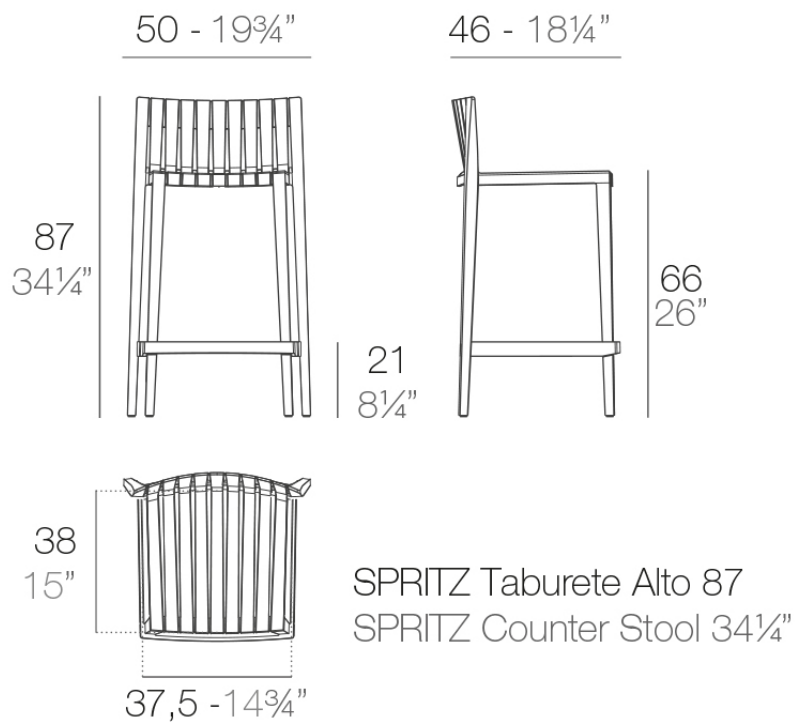

Info

Description

Made of injected polypropylene with fiber glass. Stackable. Available in several colors. Item suitable for indoor and outdoor use.

Weight: 5.45 Kg

Accessories

- **Fabric**

Fabric

Finishes

finishes

BASIC PP
Ref. 56020

white

ecu

tortora

black

Available in various colors

Ambients