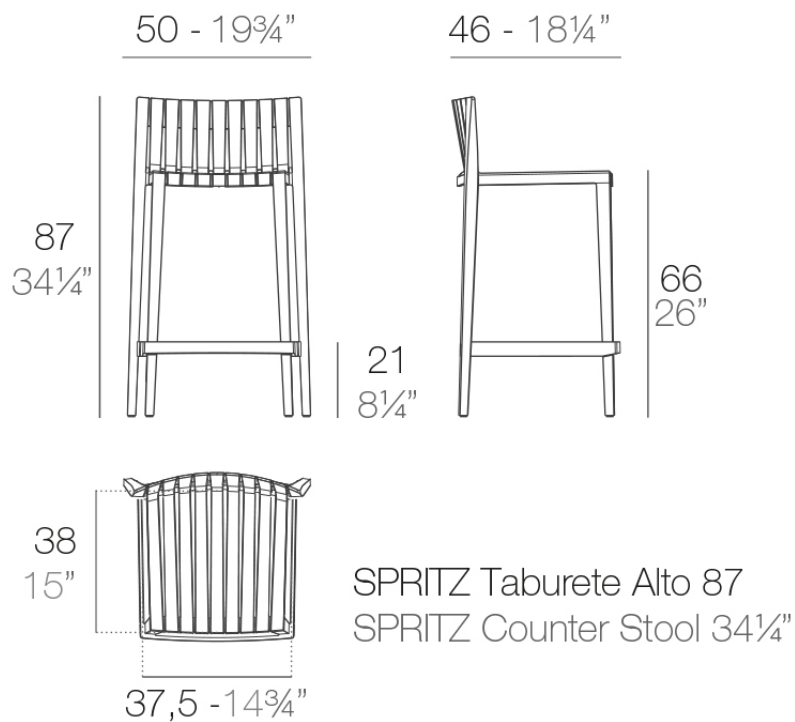

Spritz counter stool 50x46x87

by Archirivolto Design

Spritz modern outdoor furniture collection, designed by Archirivolto Design for Vondom. The inspiration for this collection comes from a picture of **white wooden fences that run along the beach**, forming perfectly aligned strips. The collection captures the stolen details of this image.

Info

Description

Made of injected polypropylene with fiber glass. Stackable. Available in several colors. Item suitable for indoor and outdoor use.

Weight: 5.45 Kg

Accessories

- **Fabric**

Fabric

Finishes

finishes

BASIC PP
Ref. 56020

mostaza

white

black

bronze

ecru

Available in various colors