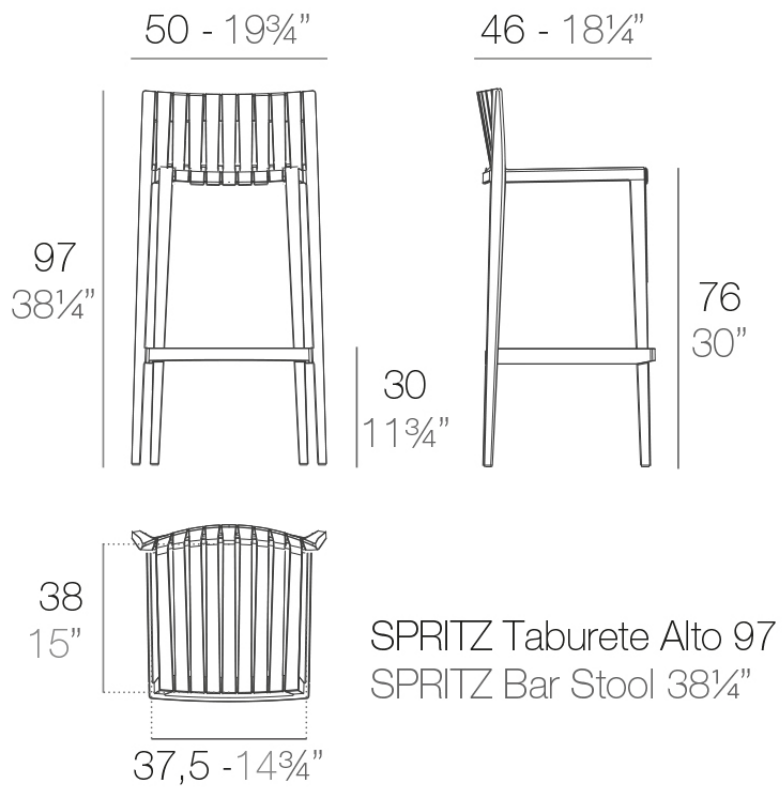

VONDOM

Info

Description

Made of injected polypropylene with fiber glass. Stackable. Available in several colors. Item suitable for indoor and outdoor use.

Weight: 5.51 Kg

Accessories

- **Fabric**

Fabric

Finishes

finishes

BASIC PP
Ref. 56019

white

ecru

tortora

black

Available in various colors