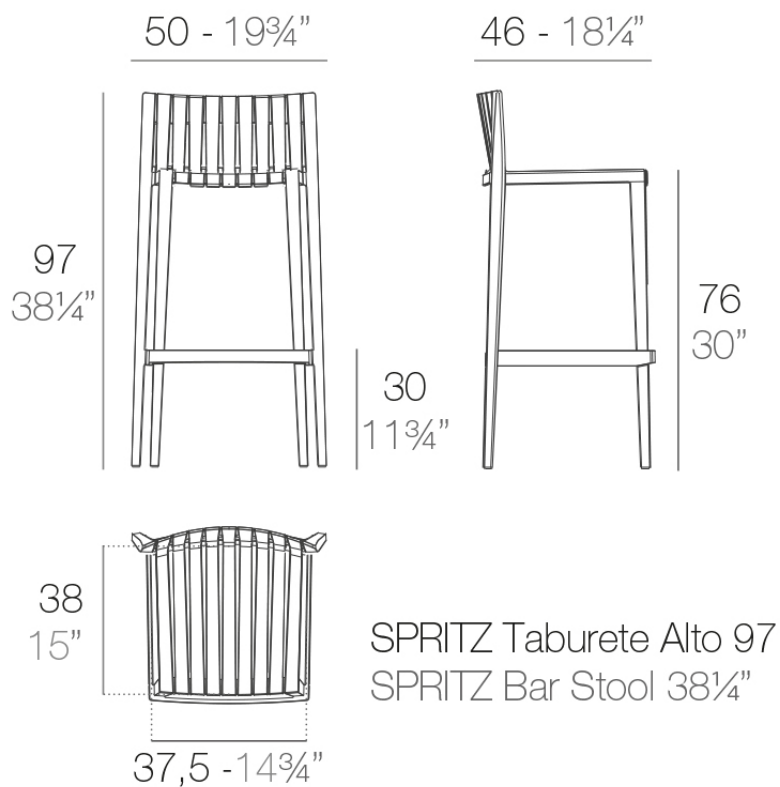

VONDOM

Info

Description

Made of injected polypropylene with fiber glass. Stackable. Available in several colors. Item suitable for indoor and outdoor use.

Weight: 5.51 Kg

Accessories

- **Fabric**

Fabric

Finishes

finishes

BASIC PP
Ref. 56019

white

ecu

tortora

black

Available in various colors