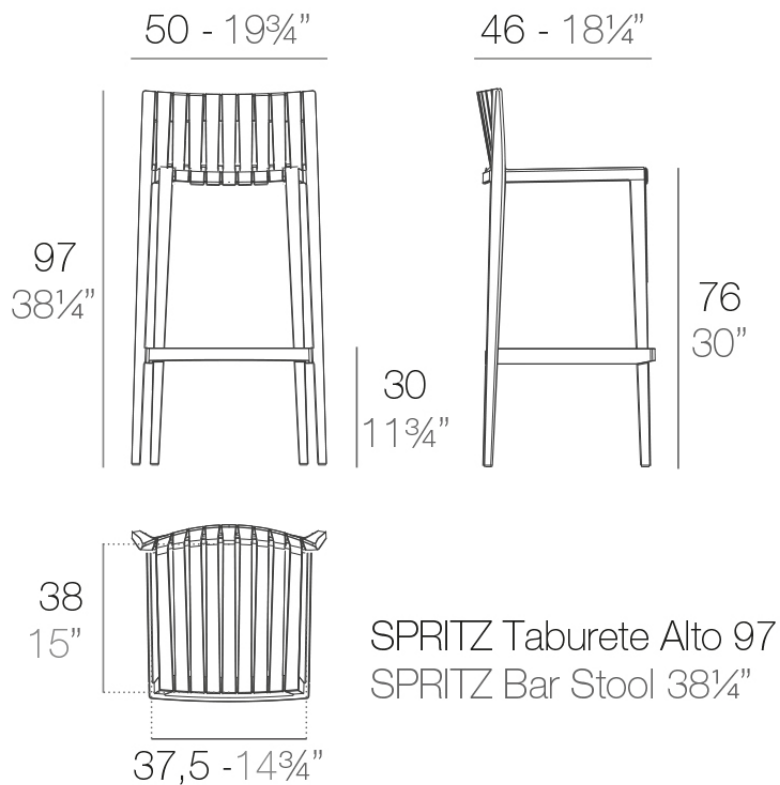

Spritz bar stool 50x46x97

by Archirivolto Design

Spritz modern outdoor furniture collection, designed by Archirivolto Design for Vondom. The inspiration for this collection comes from a picture of **white wooden fences that run along the beach**, forming perfectly aligned strips. The collection captures the stolen details of this image.

Info

Description

Made of injected polypropylene with fiber glass. Stackable. Available in several colors. Item suitable for indoor and outdoor use.

Weight: 5.51 Kg

Accessories

- **Fabric**

Fabric

Finishes

finishes

BASIC PP
Ref. 56019

mostaza

white

black

bronze

ecru

Available in various colors