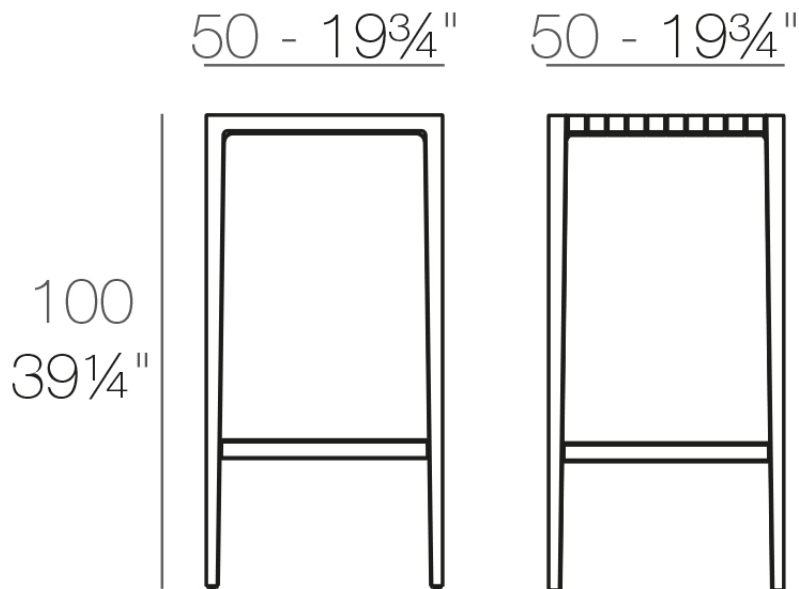

### Description

Made of injected polypropylene with fiber glass. Stackable. Available in several colors. Item suitable for indoor and outdoor use.

Weight: 8.23 Kg

SPRITZ Mesa Alta  
SPRITZ Bar Table