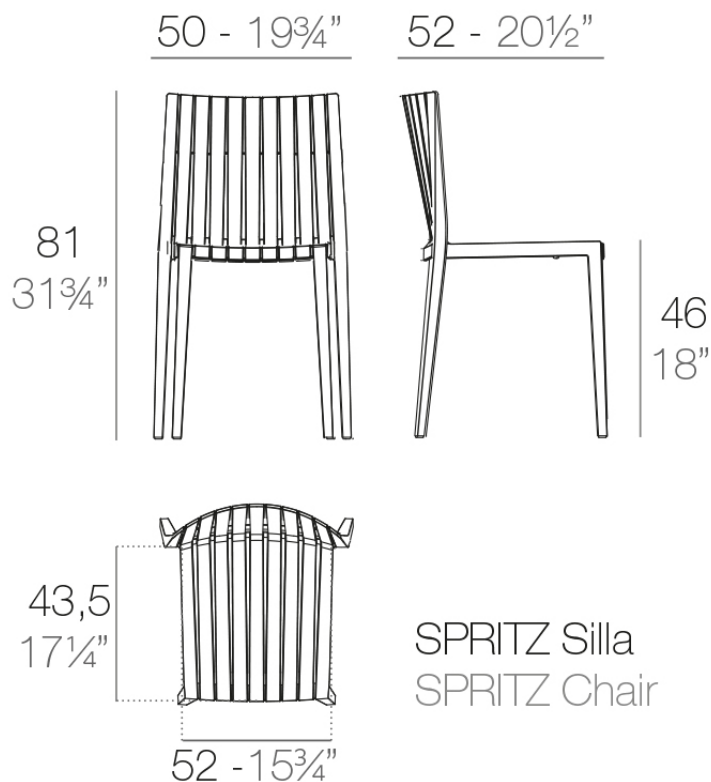

Spritz chair

by Archirivolto Design

Spritz modern outdoor furniture collection, designed by Archirivolto Design for Vondom. The inspiration for this collection comes from a picture of **white wooden fences that run along the beach**, forming perfectly aligned strips. The collection captures the stolen details of this image.

Info

Description

Made of injected polypropylene with fiber glass. Stackable. Available in several colors. Item suitable for indoor and outdoor use.

Weight: 5.01 Kg

Accessories

- **Fabric**

Fabric

Finishes

finishes

BASIC PP
Ref. 56016

mostaza

white

black

bronze

ecru

Available in various colors