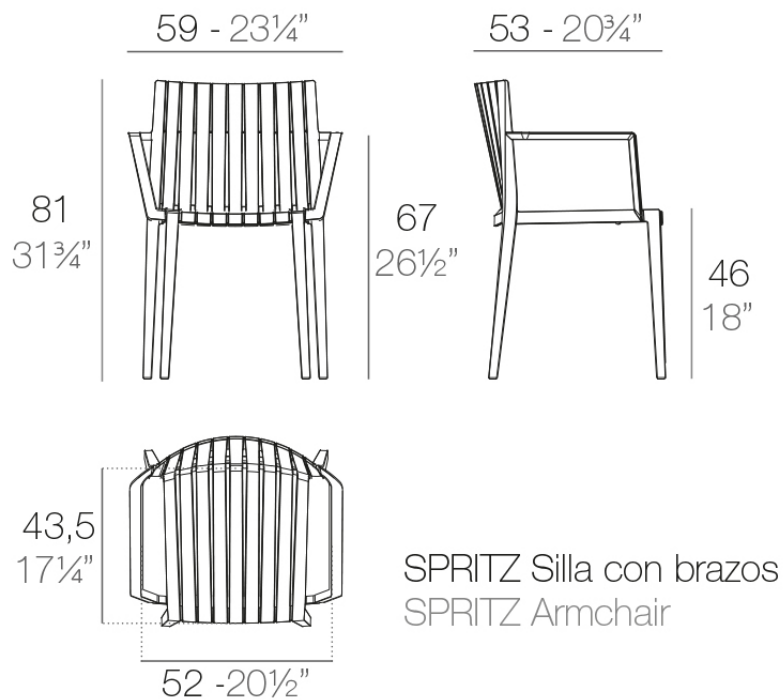

### Description

Made of injected polypropylene with fiber glass. Stackable. Available in several colors. Item suitable for indoor and outdoor use.

Weight: 5.76 Kg