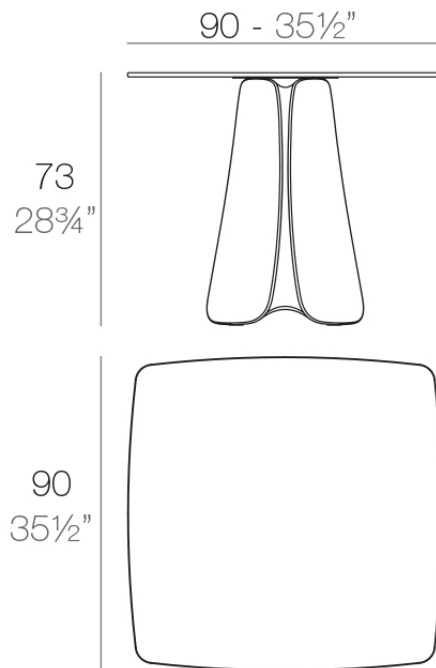

## Pezzettina table 90x90x73

by Archirivolto Design

Pezzettina modern outdoor furniture collection is designed by Archirivolto Design for Vondom. The collection takes inspiration from nature and translates it into a unique and original product with fluid and expressive forms.

### Description

Made of polyethylene resin by rotational moulding. 100% Recyclable. Item suitable for indoor and outdoor use. Available in different finishes.

Weight: 35.8 Kg

PEZZETTINA Mesa 90x90

PEZZETTINA Dining Table 35 1/2"x35 1/2"