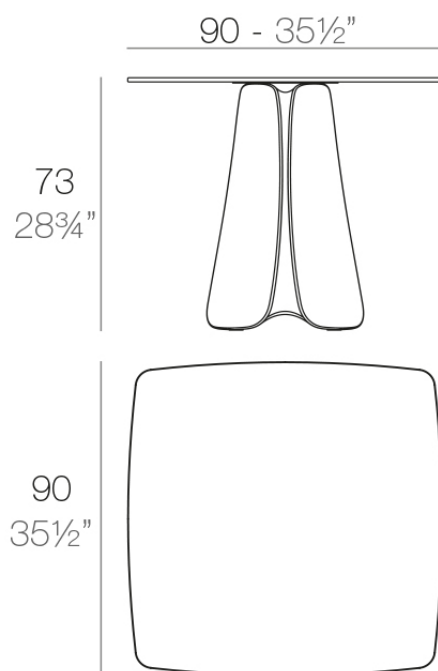

Pezzettina table 90x90x73

by Archirivolto Design

Pezzettina modern outdoor furniture collection is designed by Archirivolto Design for Vondom. The collection takes inspiration from nature and translates it into a unique and original product with fluid and expressive forms.

Info

Description

Made of polyethylene resin by rotational moulding. 100% Recyclable. Item suitable for indoor and outdoor use. Available in different finishes.

Weight: 35.8 Kg

PEZZETTINA Mesa 90x90

PEZZETTINA Dining Table 35 1/2"x35 1/2"