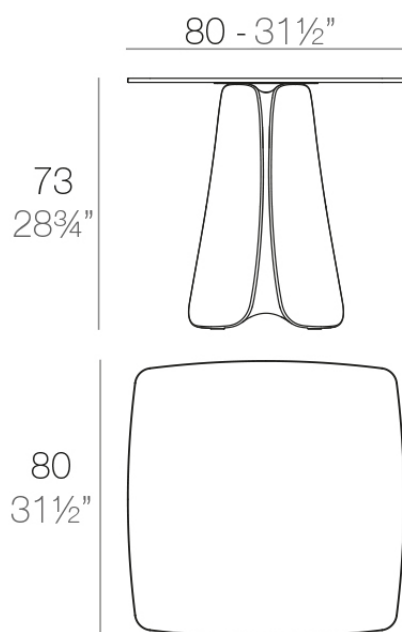

Pezzettina table 80x80x73

by Archirivolto Design

Pezzettina modern outdoor furniture collection is designed by Archirivolto Design for Vondom. The collection takes inspiration from nature and translates it into a unique and original product with fluid and expressive forms.

Info

Description

Made of polyethylene resin by rotational moulding. 100% Recyclable. Item suitable for indoor and outdoor use. Available in different finishes.

Weight: 32.3 Kg

PEZZETTINA Mesa 80x80
PEZZETTINA Dining Table 31 1/2"x31 1/2"