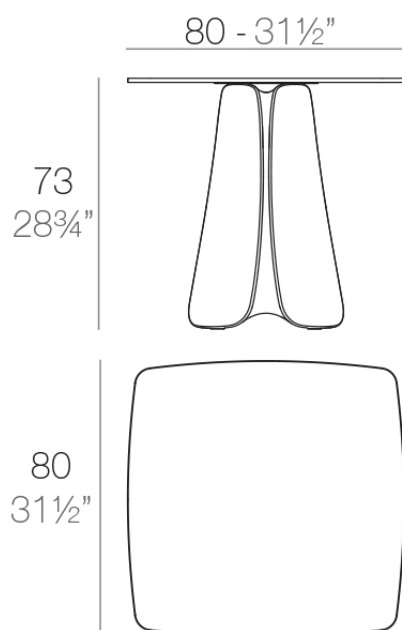

Pezzettina table 80x80x73

by Archirivolto Design

Pezzettina modern outdoor furniture collection is designed by Archirivolto Design for Vondom. The collection takes inspiration from nature and translates it into a unique and original product with fluid and expressive forms.

Info

Description

Made of polyethylene resin by rotational moulding. 100% Recyclable. Item suitable for indoor and outdoor use. Available in different finishes.

Weight: 32.3 Kg

PEZZETTINA Mesa 80x80
PEZZETTINA Dinning Table 31½"x31½"