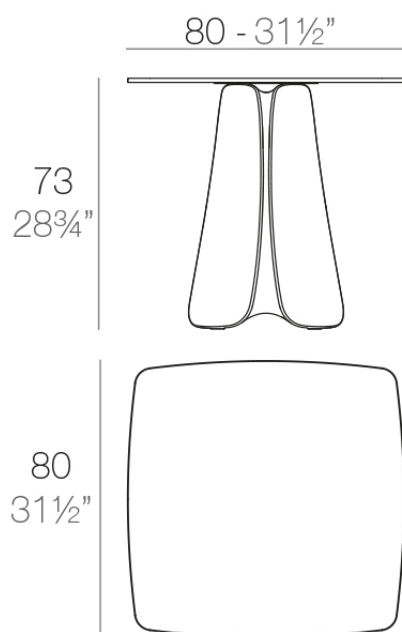

Pezzettina table 80x80x73

by Archirivolto Design

Pezzettina modern outdoor furniture collection is designed by Archirivolto Design for Vondom. The collection takes inspiration from nature and translates it into a unique and original product with fluid and expressive forms.

Info

Description

Made of polyethylene resin by rotational moulding. 100% Recyclable. Item suitable for indoor and outdoor use. Available in different finishes.

Weight: 32.3 Kg

PEZZETTINA Mesa 80x80
PEZZETTINA Dining Table 31½"x31½"