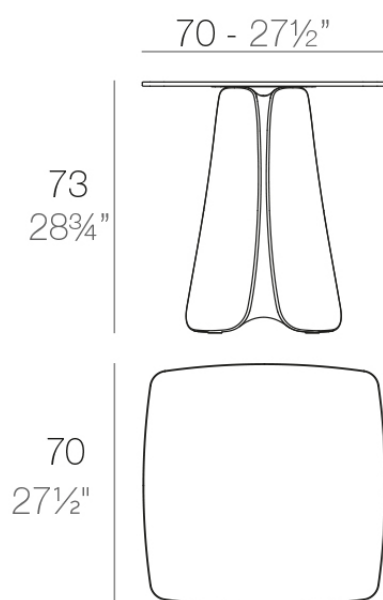

Info

Description

Made of polyethylene resin by rotational moulding. 100% Recyclable. Item suitable for indoor and outdoor use. Available in different finishes.

Weight: 30.4 Kg

PEZZETTINA Mesa 70x70
PEZZETTINA Dining Table 27 1/2"x27 1/2"