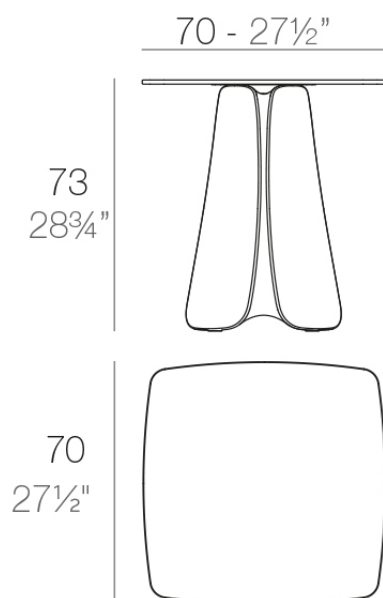

Info

Description

Made of polyethylene resin by rotational moulding. 100% Recyclable. Item suitable for indoor and outdoor use. Available in different finishes.

Weight: 30.4 Kg

PEZZETTINA Mesa 70x70

PEZZETTINA Dining Table 27 1/2"x27 1/2"