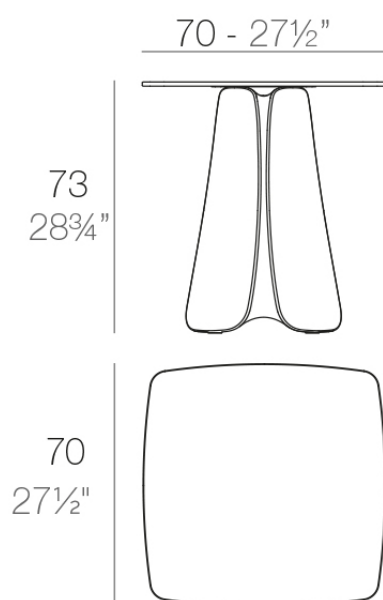

### Description

Made of polyethylene resin by rotational moulding. 100% Recyclable. Item suitable for indoor and outdoor use. Available in different finishes.

Weight: 30.4 Kg

PEZZETTINA Mesa 70x70

PEZZETTINA Dinning Table 27½"x27½"