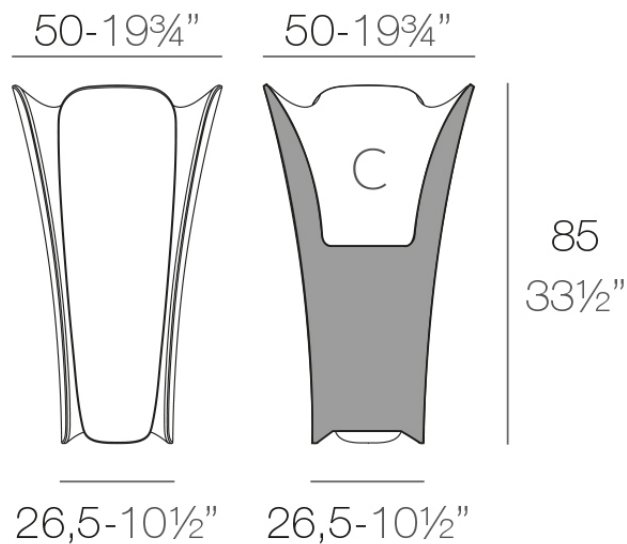

Info

Description

Pot made of polyethylene resin by rotational moulding. 100% Recyclable. Item suitable for indoor and outdoor use. Available in different finishes.

Weight: 8.03 Kg

PEZZETTINA Maceta Alta
PEZZETTINA High Planter

C = 20 L
C = 5 $\frac{1}{4}$ gal