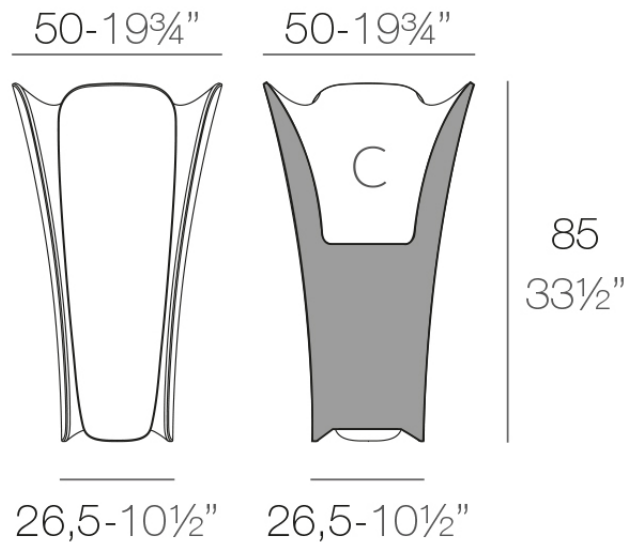

Info

Description

Pot made of polyethylene resin by rotational moulding. 100% Recyclable. Item suitable for indoor and outdoor use. Available in different finishes.

Weight: 8.03 Kg

PEZZETTINA Maceta Alta
PEZZETTINA High Planter

C = 20 L
C = 5 $\frac{1}{4}$ gal

Finishes

finishes

BASIC

Ref. 56009A

white 2001

ecru 2003

tortora 2004