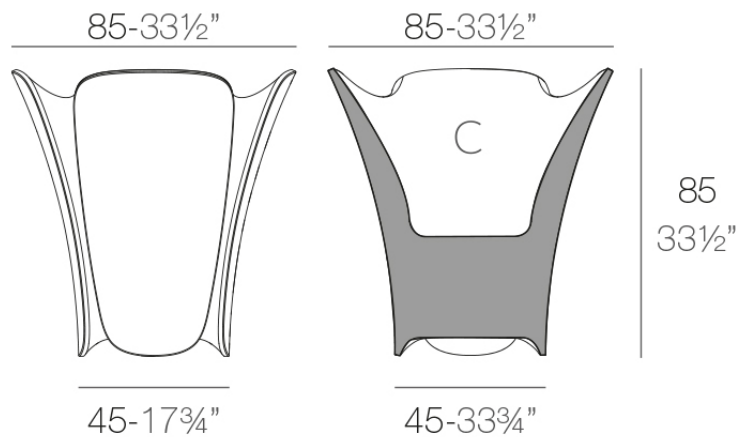

## Pezzettina planter 85x85x85

by Archirivolto Design

Pezzettina modern outdoor furniture collection is designed by Archirivolto Design for Vondom. The collection takes inspiration from nature and translates it into a unique and original product with fluid and expressive forms.

### Description

Pot made of polyethylene resin by rotational moulding. 100% Recyclable. Item suitable for indoor and outdoor use. Available in different finishes.

Weight: 14 Kg

PEZZETTINA Maceta 85  
PEZZETTINA Planter 85