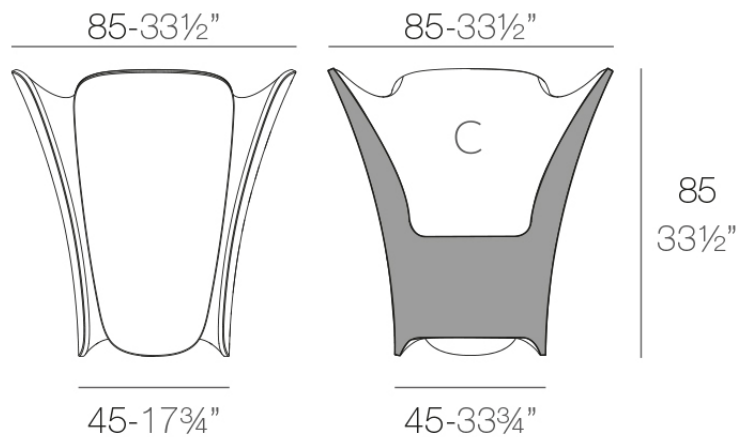

Info

Description

Pot made of polyethylene resin by rotational moulding. 100% Recyclable. Item suitable for indoor and outdoor use. Available in different finishes.

Weight: 14 Kg

PEZZETTINA Maceta 85
PEZZETTINA Planter 85