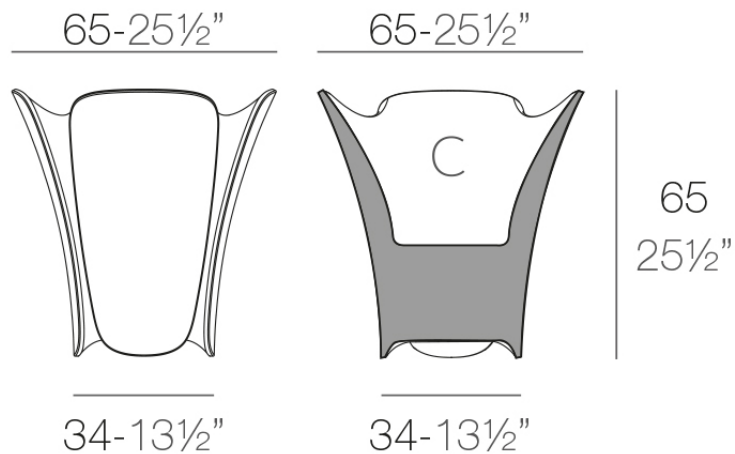

Info

Description

Pot made of polyethylene resin by rotational moulding. 100% Recyclable. Item suitable for indoor and outdoor use. Available in different finishes.

Weight: 8.03 Kg

PEZZETTINA Maceta 65

C = 35 L

PEZZETTINA Planter 65

C = 9 1/4 gal