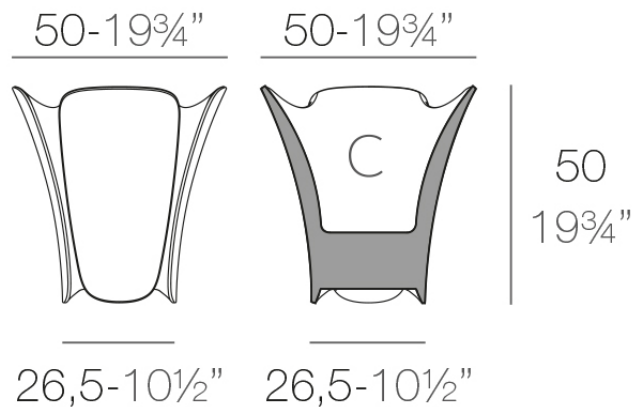

Info

Description

Pot made of polyethylene resin by rotational moulding. 100% Recyclable. Item suitable for indoor and outdoor use. Available in different finishes.

Weight: 5.02 Kg

PEZZETTINA Maceta 50
PEZZETTINA Planter 50