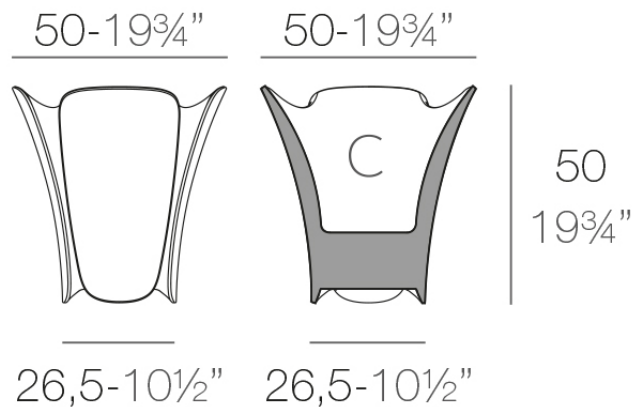

## Pezzettina planter 50x50x50

by Archirivolto Design

Pezzettina modern outdoor furniture collection is designed by Archirivolto Design for Vondom. The collection takes inspiration from nature and translates it into a unique and original product with fluid and expressive forms.

### Description

Pot made of polyethylene resin by rotational moulding. 100% Recyclable. Item suitable for indoor and outdoor use. Available in different finishes.

Weight: 5.02 Kg

PEZZETTINA Maceta 50  
PEZZETTINA Planter 50