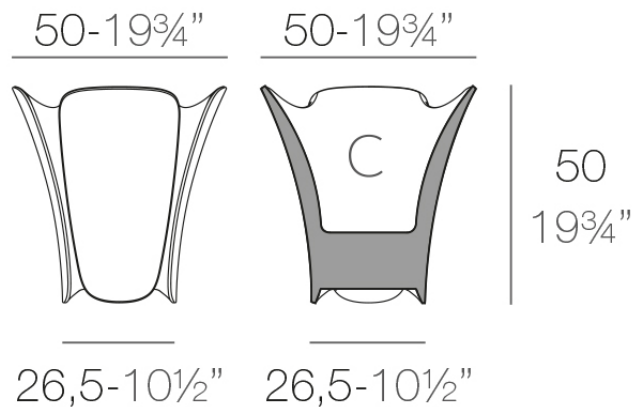

Info

Description

Pot made of polyethylene resin by rotational moulding. 100% Recyclable. Item suitable for indoor and outdoor use. Available in different finishes.

Weight: 5.02 Kg

PEZZETTINA Maceta 50
PEZZETTINA Planter 50

C = 18 L
C = 4 $\frac{3}{4}$ gal

Finishes

finishes

BASIC

Ref. 56006A

white 2001

ecru 2003

tortora 2004