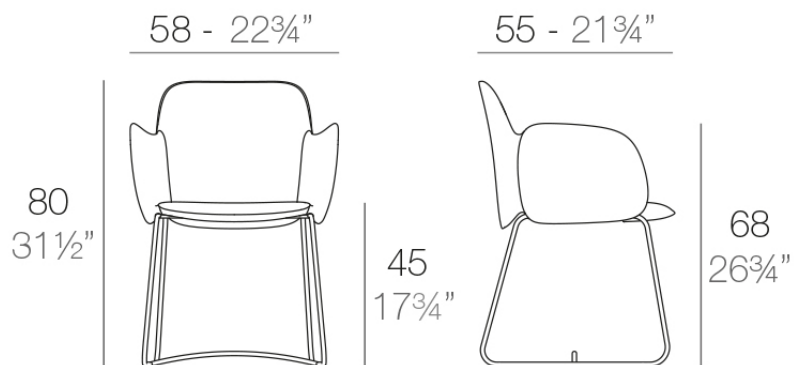

Info

Description

Made of polyethylene resin by rotational moulding. The legs are made in stainless Steel with power coated in colour to match the seat. Item suitable for indoor and outdoor use. Available in different finishes.

Weight: 10.86 Kg

PEZZETTINA Silla con brazos
PEZZETTINA Armchair