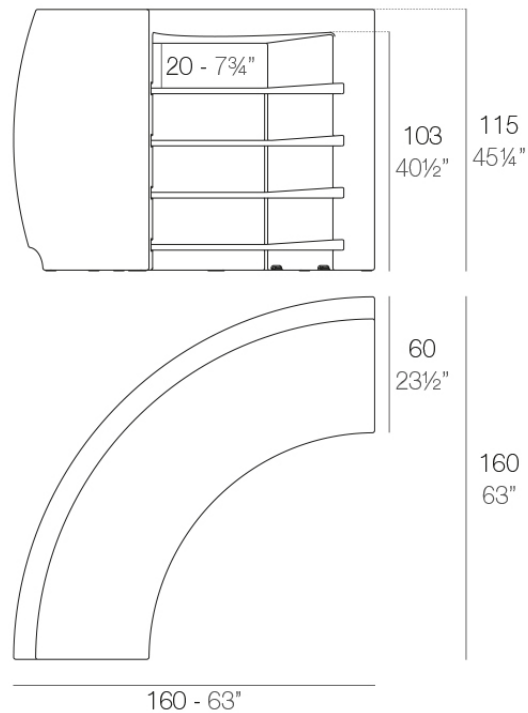

Info

Description

Made of polyethylene resin by rotational moulding. 100% Recyclable. Item suitable for indoor and outdoor use. Available in different finishes.

Weight: 60.2 Kg

FIESTA Barra curva
FIESTA Curved counter