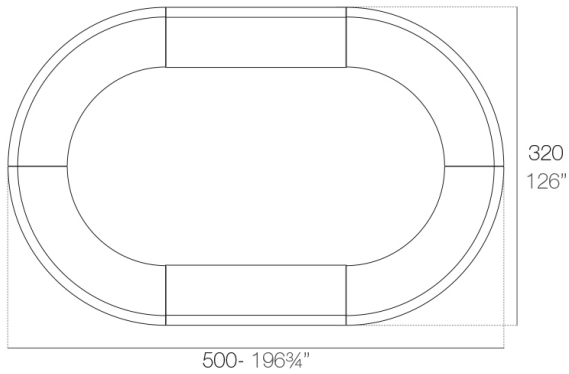

Info

Description

Made of polyethylene resin by rotational moulding. 100% Recyclable. Item suitable for indoor and outdoor use. Available in different finishes.

Weight: 60.2 Kg

FIESTA Barra curva
FIESTA Curved counter

Combinations

2 x 56001 180 Barra - 180 Counter
4 x 56002 Barra curva - Curved counter

4 x 56023 120 Barra - 120 Counter
4 x 56002 Barra curva - Curved counter

4 x 56002 Barra curva - Curved counter

2 x 56023 120 Barra - 120 Counter
4 x 56002 Barra curva - Curved counter