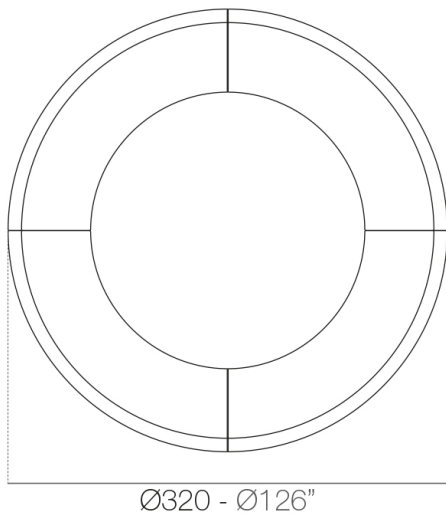

Info

Description

Made of polyethylene resin by rotational moulding. 100% Recyclable. Item suitable for indoor and outdoor use. Available in different finishes.

Weight: 60.2 Kg

FIESTA Barra curva
FIESTA Curved counter

Combinations

2 x 56001 180 Barra - 180 Counter
4 x 56002 Barra curva - Curved counter

4 x 56023 120 Barra - 120 Counter
4 x 56002 Barra curva - Curved counter

4 x 56002 Barra curva - Curved counter

2 x 56023 120 Barra - 120 Counter
4 x 56002 Barra curva - Curved counter