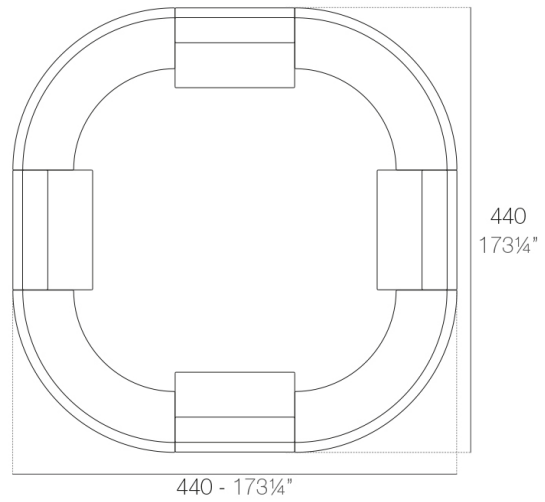

Info

Description

Made of polyethylene resin by rotational moulding. 100% Recyclable. Item suitable for indoor and outdoor use. Available in different finishes.

Weight: 60.2 Kg

FIESTA Barra curva
FIESTA Curved counter

Combinations

2 x 56001 180 Barra - 180 Counter
4 x 56002 Barra curva - Curved counter

4 x 56023 120 Barra - 120 Counter
4 x 56002 Barra curva - Curved counter

4 x 56002 Barra curva - Curved counter

2 x 56023 120 Barra - 120 Counter
4 x 56002 Barra curva - Curved counter