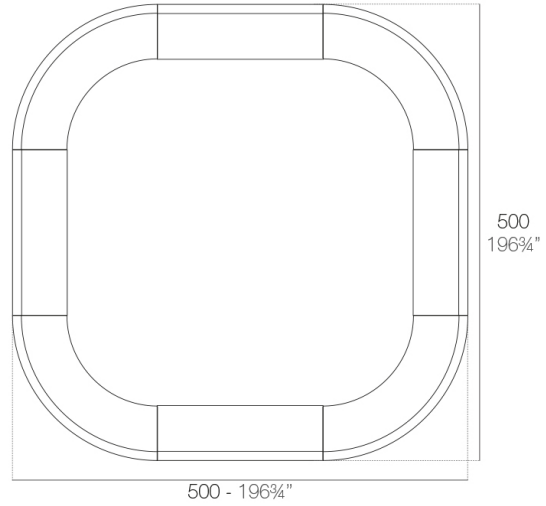

4 x 56001 Barra - 180 Counter
4 x 56002 Barra curva - Curved counter