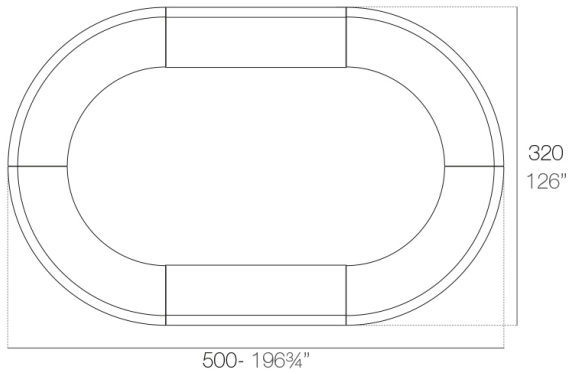

Combinations

---

2 x 56001 Barra - 180 Counter
4 x 56002 Barra curva - Curved counter