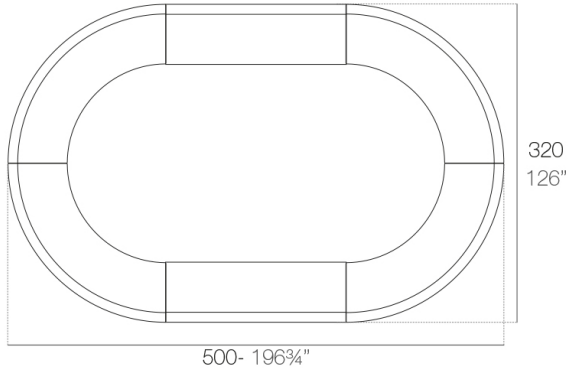

Combinations

---

2 x 56001 Barra - 180 Counter
4 x 56002 Barra curva - Curved counter