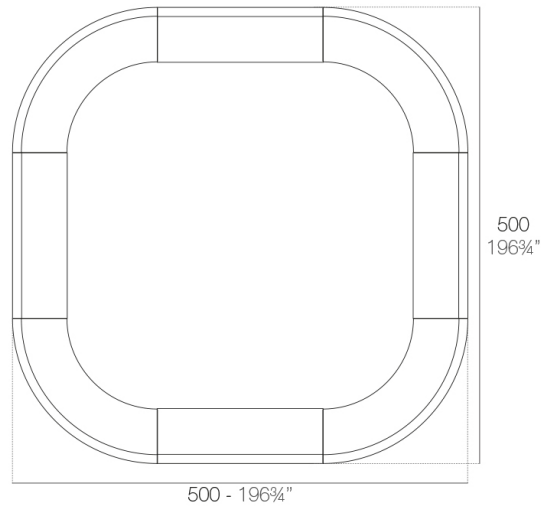

4 x 56001 Barra - 180 Counter
4 x 56002 Barra curva - Curved counter