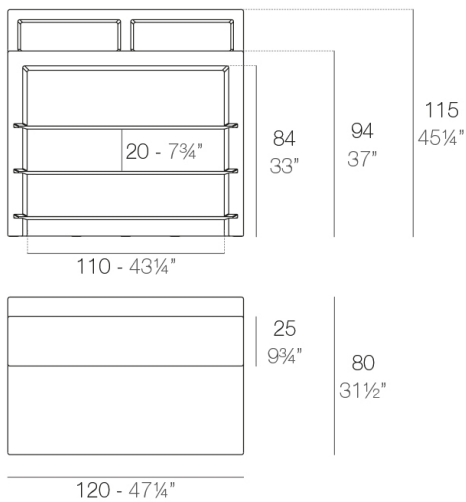

Info

Description

Made of polyethylene resin by rotational moulding. 100% Recyclable. Item suitable for indoor and outdoor use. Available in different finishes.

Modules

FIESTA 180 Barra
FIESTA 180 Counter

FIESTA Barra curva
FIESTA Curved counter

FIESTA 120 Barra
FIESTA 120 Counter

Combinations

2 x 56001 Barra - 180 Counter
4 x 56002 Barra curva - Curved counter

4 x 56001 Barra - 180 Counter
4 x 56002 Barra curva - Curved counter

Accessories

- **BLUETOOTH**