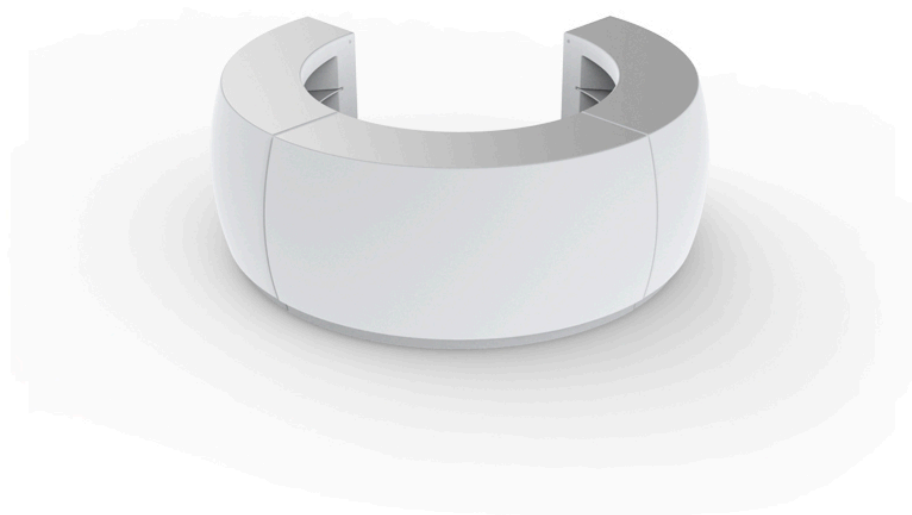

## Fiesta

by Archirivolto Design

**FIESTA**, a designer bar counter by **Archirivolto** for **VONDOM**: “design is beauty, harmony and freedom and cannot therefore be bound by strict, pre-established rules, nor can it only be seen as the privilege of social or cultural elite”.

### Description

Made of polyethylene resin by rotational moulding. 100% Recyclable. Item suitable for indoor and outdoor use. Available in different finishes.

Includes castors for easy move