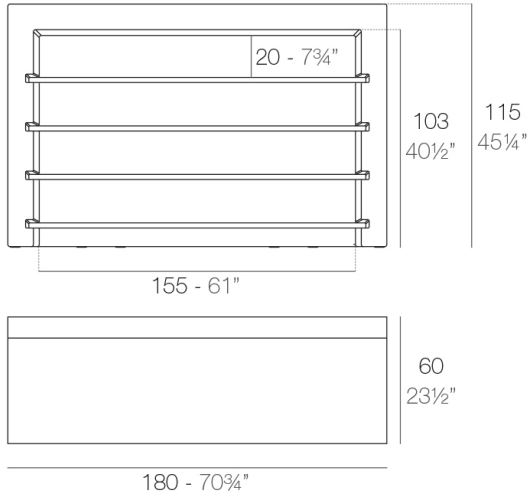

Info

Description

Made of polyethylene resin by rotational moulding. 100% Recyclable. Item suitable for indoor and outdoor use. Available in different finishes.

Modules

FIESTA 180 Barra
FIESTA 180 Counter

FIESTA Barra curva
FIESTA Curved counter