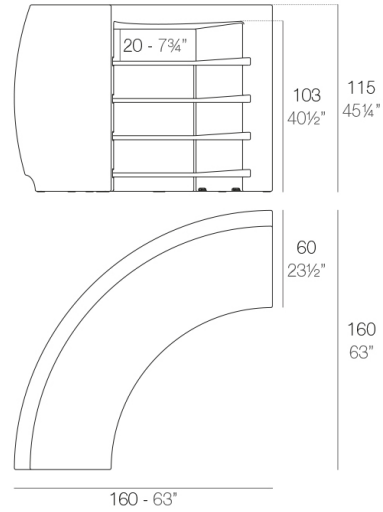

Info

Description

Made of polyethylene resin by rotational moulding. 100% Recyclable. Item suitable for indoor and outdoor use. Available in different finishes.

Modules

FIESTA 180 Barra
FIESTA 180 Counter

FIESTA Barra curva
FIESTA Curved counter