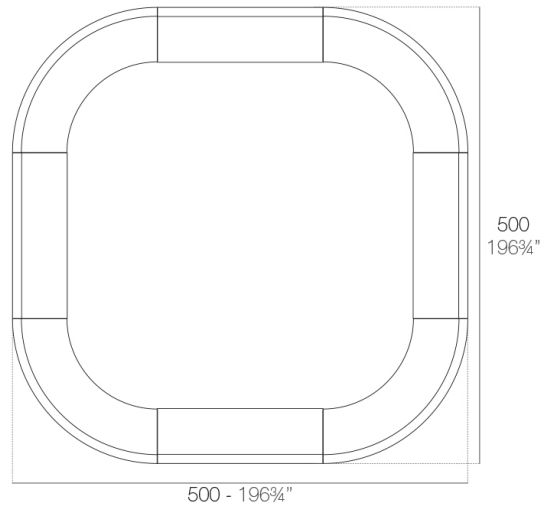

## Modules

FIESTA 180 Barra  
FIESTA 180 Counter

FIESTA Barra curva  
FIESTA Curved counter

FIESTA 120 Barra  
FIESTA 120 Counter

## Combinations

---

**2 x 56001** Barra - 180 Counter  
**4 x 56002** Barra curva - Curved counter

**4 x 56001** Barra - 180 Counter  
**4 x 56002** Barra curva - Curved counter