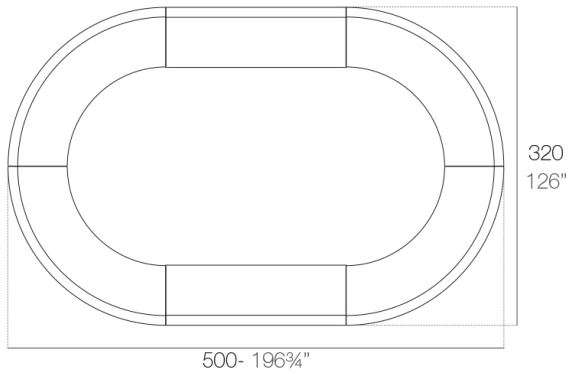

## Modules

FIESTA 180 Barra  
FIESTA 180 Counter

FIESTA Barra curva  
FIESTA Curved counter

FIESTA 120 Barra  
FIESTA 120 Counter

## Combinations

---

**2 x 56001** Barra - 180 Counter  
**4 x 56002** Barra curva - Curved counter

**4 x 56001** Barra - 180 Counter  
**4 x 56002** Barra curva - Curved counter