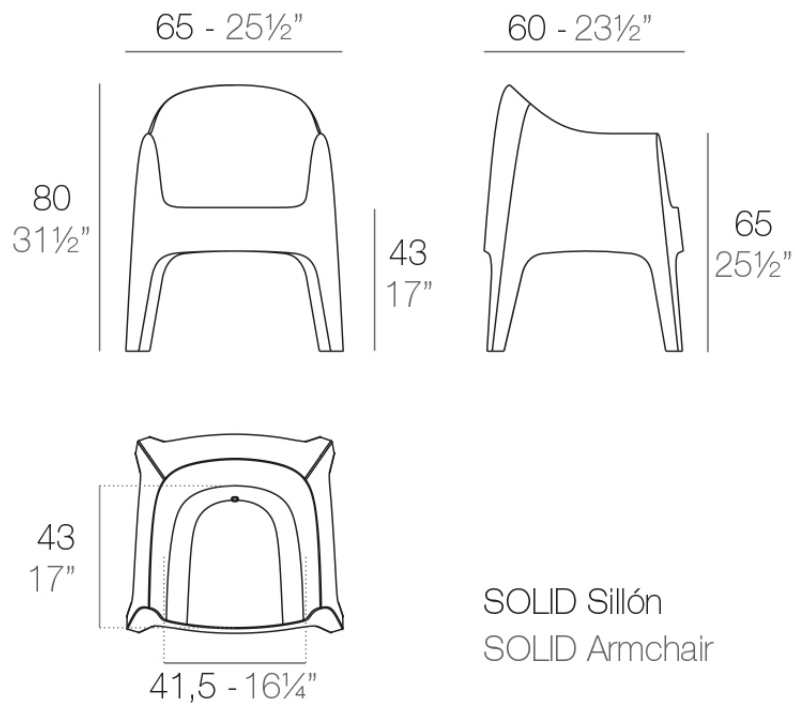

### Description

Made of injected polypropylene with mineral additives. Stackable. Available in several colors. Item suitable for indoor and outdoor use.

Weight: 7.5 Kg