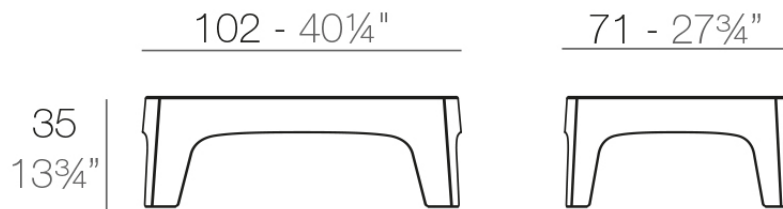

### Description

Made of injected polypropylene with mineral additives. Stackable. Available in several colors. Item suitable for indoor and outdoor use.

Weight: 10 Kg

SOLID Mesa Baja  
SOLID Low Table