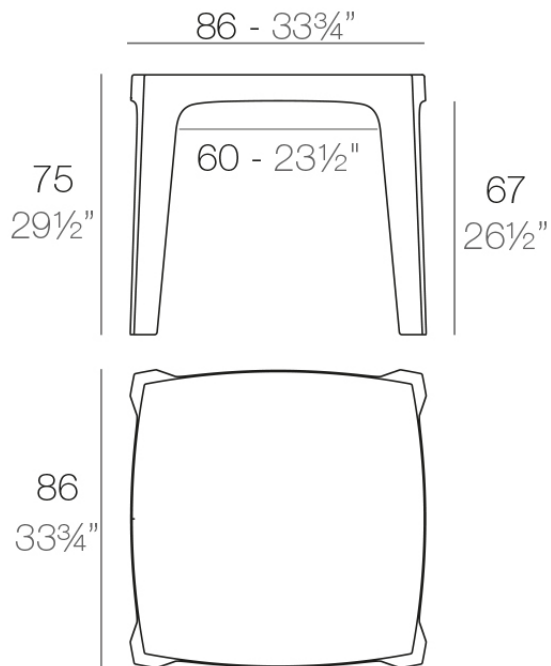

Info

Description

Made of injected polypropylene with mineral additives. Stackable. Available in several colors. Item suitable for indoor and outdoor use.

Weight: 11 Kg

SOLID Mesa
SOLID Dining Table

Finishes