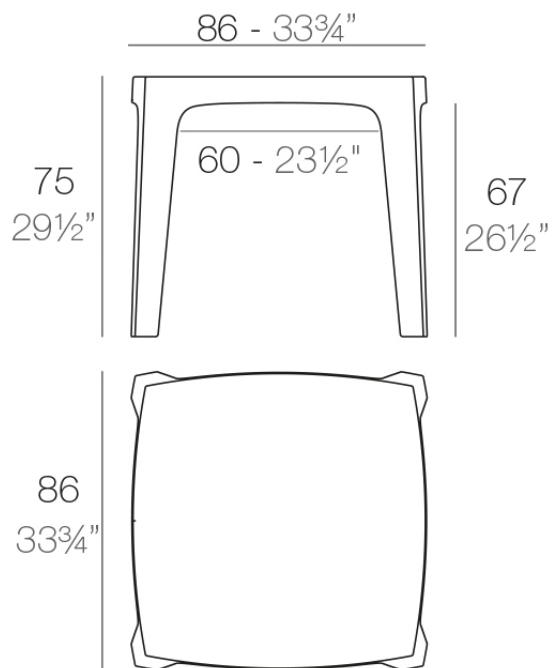

### Description

Made of injected polypropylene with mineral additives. Stackable. Available in several colors. Item suitable for indoor and outdoor use.

Weight: 11 Kg

SOLID Mesa  
SOLID Dining Table