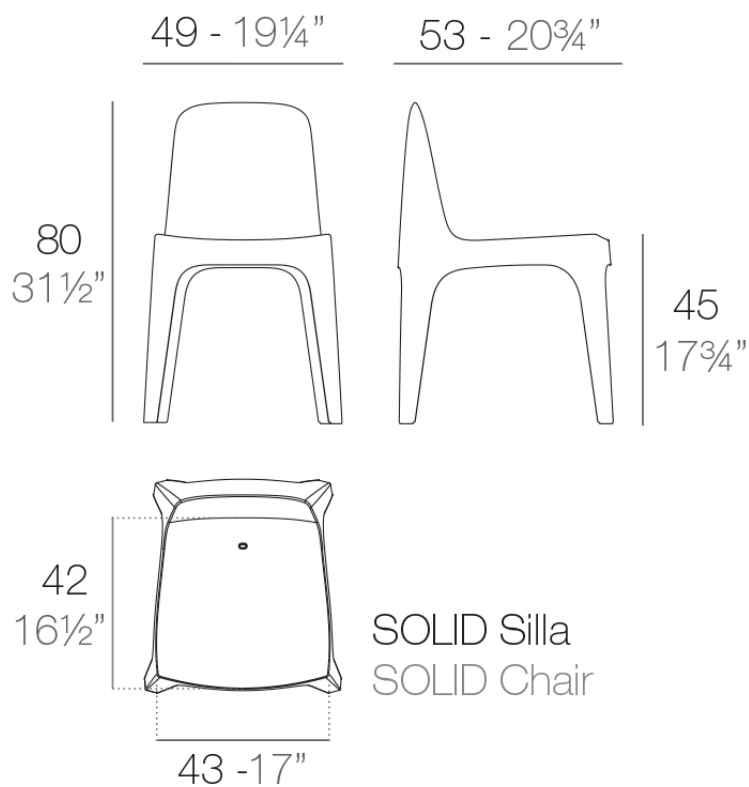

### Description

Made of injected polypropylene with mineral additives. Stackable. Available in several colors. Item suitable for indoor and outdoor use.

Weight: 4.43 Kg