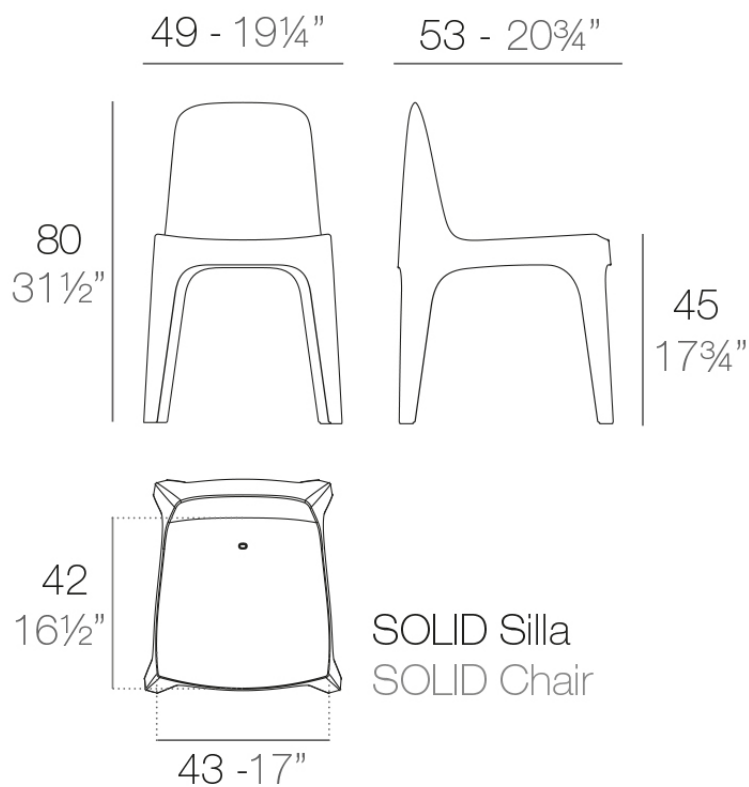

Info

Description

Made of injected polypropylene with mineral additives. Stackable. Available in several colors. Item suitable for indoor and outdoor use.

Weight: 4.43 Kg

Accessories

- **Fabric**

Fabric

Finishes