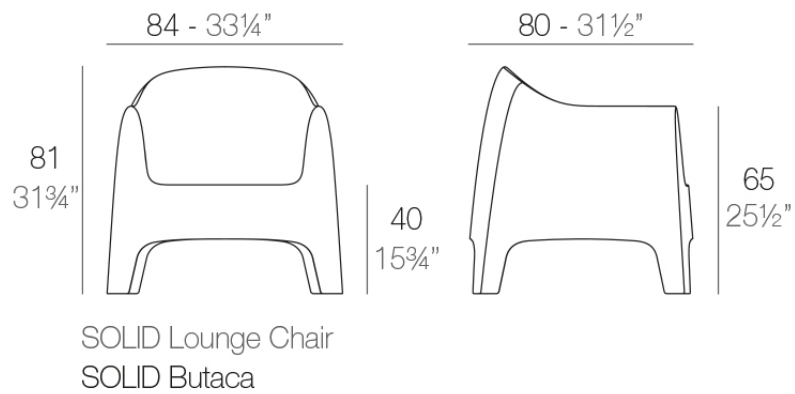

Info

Description

Made of injected polypropylene with mineral additives. Stackable. Available in several colors. Item suitable for indoor and outdoor use.

Weight: 13.5 Kg

Accessories

- **Fabric**

Fabric

Finishes