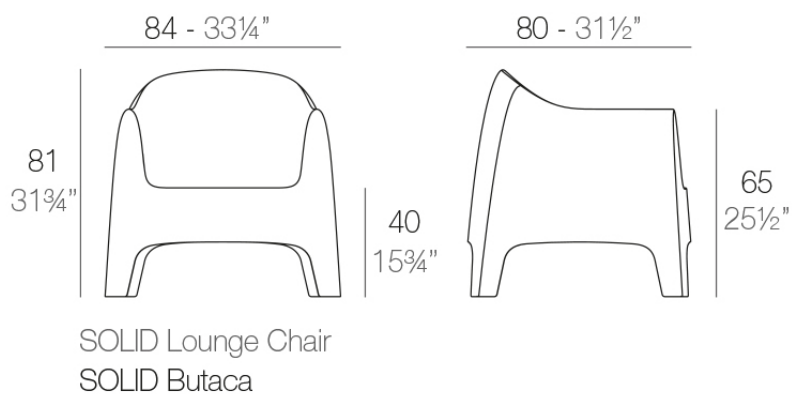

### Description

Made of injected polypropylene with mineral additives. Stackable. Available in several colors. Item suitable for indoor and outdoor use.

Weight: 13.5 Kg