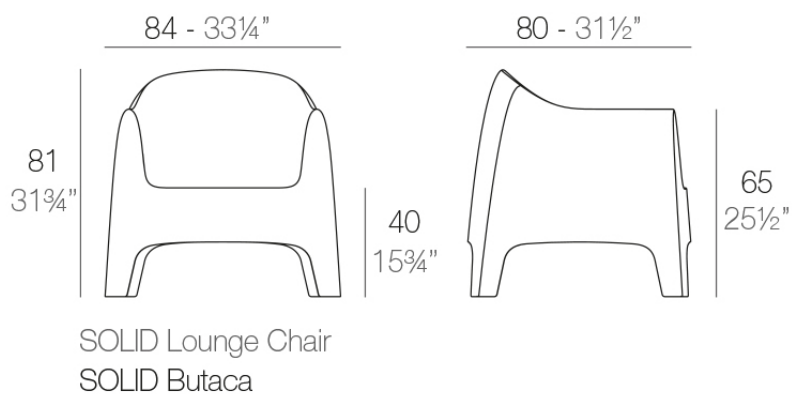

Info

Description

Made of injected polypropylene with mineral additives. Stackable. Available in several colors. Item suitable for indoor and outdoor use.

Weight: 13.5 Kg

Accessories

- **Fabric**

Fabric

Finishes