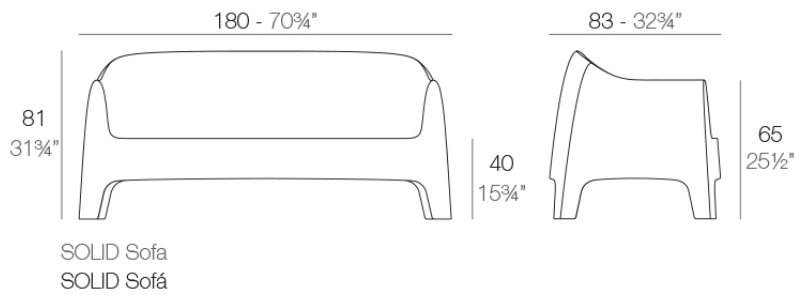

Info

Description

Made of injected polypropylene with mineral additives. Stackable. Available in several colors. Item suitable for indoor and outdoor use.

Weight: 30 Kg

Accessories

- **Fabric**

Fabric

Finishes