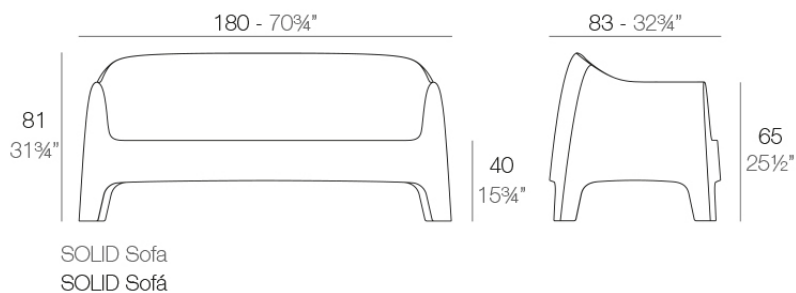

Info

Description

Made of injected polypropylene with mineral additives. Stackable. Available in several colors. Item suitable for indoor and outdoor use.

Weight: 30 Kg

Accessories

- **Fabric**

Fabric

Finishes