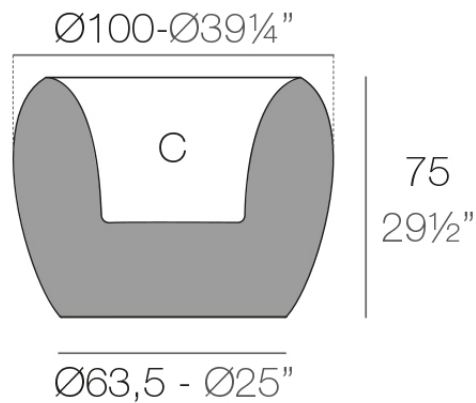

Info

Description

Pots made of polyethylene resin by rotational moulding. 100% Recyclable. Item suitable for indoor and outdoor use. Available in different finishes.

Weight: 25.08 Kg

BLOW Macetero 100x75
BLOW Planter 100x75

C = 104 L
C = 27½ gal

Finishes

finishes

BASIC

Ref. 55021A

white 2001

ecru 2003

tortora 2004