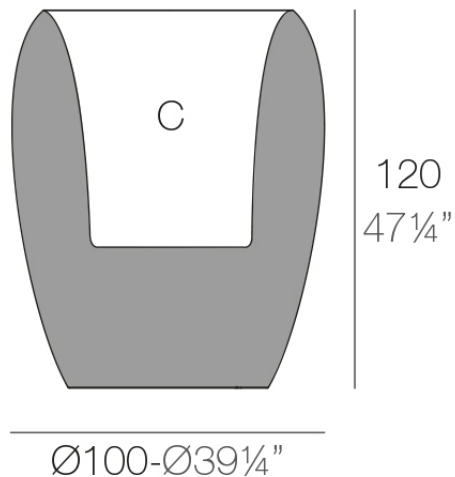

### Description

Pots made of polyethylene resin by rotational moulding. 100% Recyclable. Item suitable for indoor and outdoor use. Available in different finishes.

Weight: 38.08 Kg

BLOW Macetero 100x120  
BLOW Planter 100x120

C = Ø78 x 55 cm  
C = Ø30 3/4" x 21 3/4"