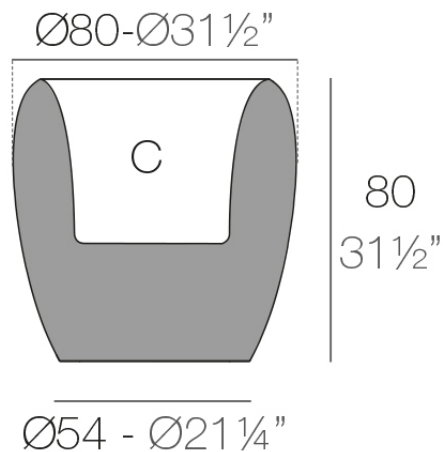

Info

Description

Pots made of polyethylene resin by rotational moulding. 100% Recyclable. Item suitable for indoor and outdoor use. Available in different finishes.

Weight: 20.08 Kg

BLOW Macetero 80

BLOW Planter 80