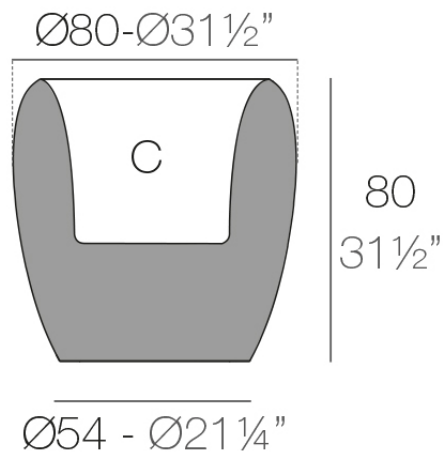

Info

Description

Pots made of polyethylene resin by rotational moulding. 100% Recyclable. Item suitable for indoor and outdoor use. Available in different finishes.

Weight: 20.08 Kg

BLOW Macetero 80
BLOW Planter 80

C = 68 L
C = 18 gal

Finishes

finishes

BASIC

Ref. 55019A

white 2001

ecru 2003

tortora 2004