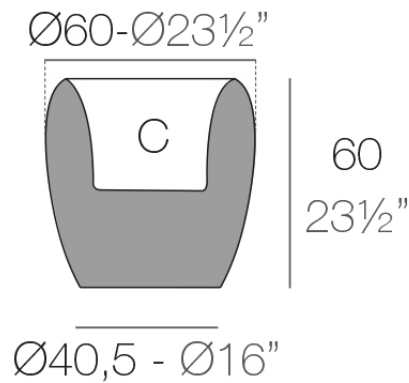

Info

Description

Pots made of polyethylene resin by rotational moulding. 100% Recyclable. Item suitable for indoor and outdoor use. Available in different finishes.

Weight: 10.02 Kg

BLOW Macetero 60

C = 28 L