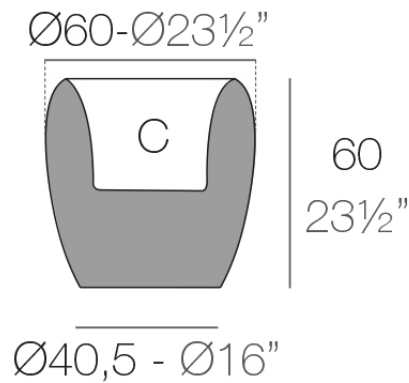

Info

Description

Pots made of polyethylene resin by rotational moulding. 100% Recyclable. Item suitable for indoor and outdoor use. Available in different finishes.

Weight: 10.02 Kg

BLOW Macetero 60

C = 28 L

BLOW Planter 60

C = 7½ gal