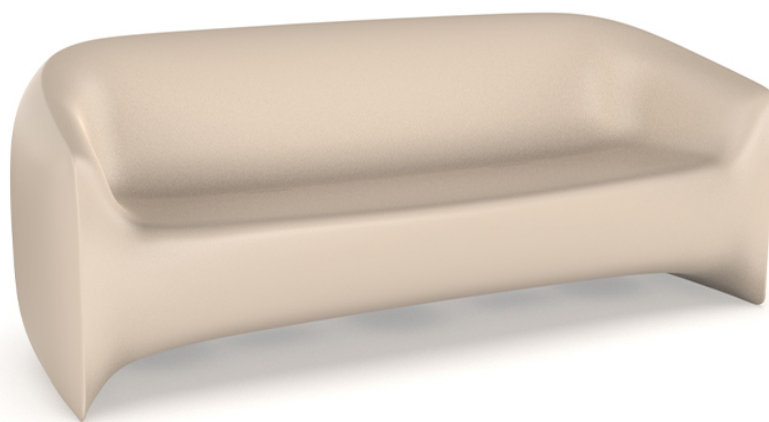

Info

Description

Made of polyethylene resin by rotational moulding. 100% Recyclable. Item suitable for indoor and outdoor use. Available in different finishes.

Weight: 45 Kg

BLOW Sofá
BLOW Sofa

Accessories

- **Fabric**

Fabric

Finishes

finishes

BASIC

Ref. 55016

white 2001

ecru 2003