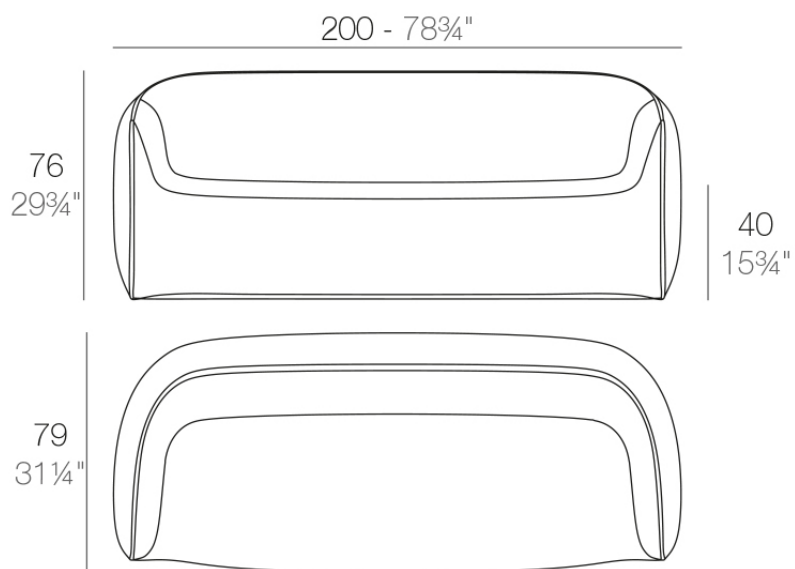

Info

Description

Made of polyethylene resin by rotational moulding. 100% Recyclable. Item suitable for indoor and outdoor use. Available in different finishes.

Weight: 45 Kg

BLOW Sofá
BLOW Sofa

Accessories