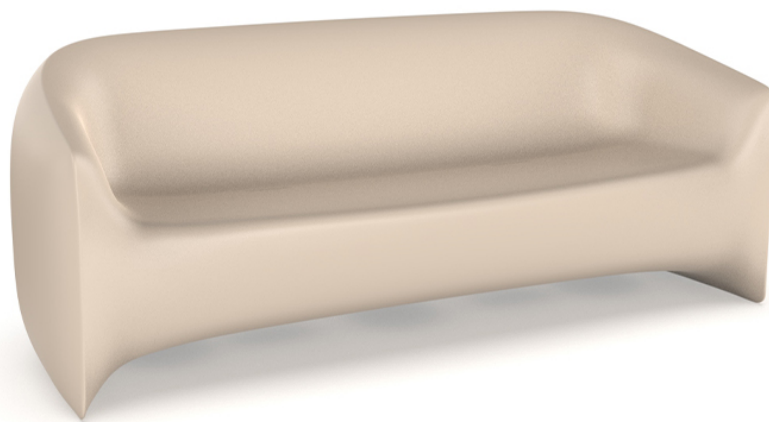

Info

Description

Made of polyethylene resin by rotational moulding. 100% Recyclable. Item suitable for indoor and outdoor use. Available in different finishes.

Weight: 45 Kg

BLOW Sofá
BLOW Sofa

Accessories