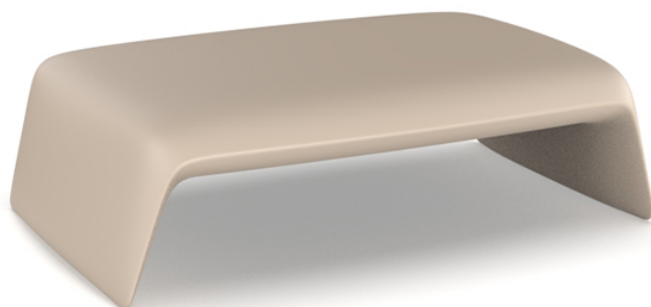

Info

Description

Made of polyethylene resin by rotational moulding. 100% Recyclable. Item suitable for indoor and outdoor use. Available in different finishes.

Weight: 15 Kg

BLOW Mesa Baja
BLOW Low Table

Finishes