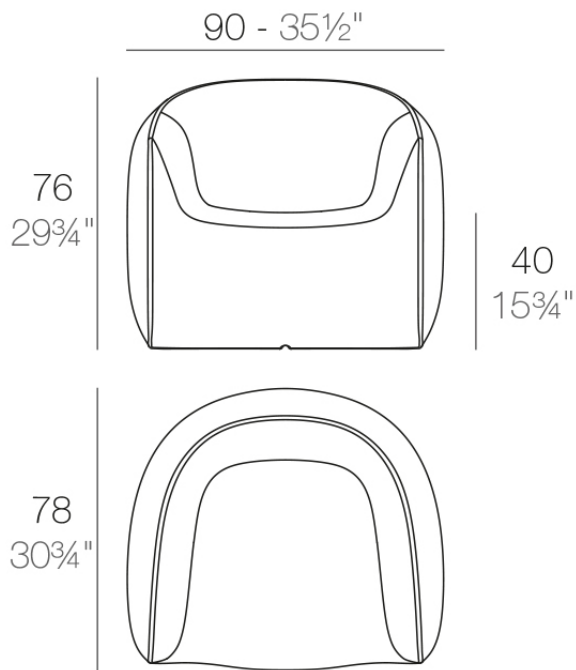

Info

Description

Made of polyethylene resin by rotational moulding. 100% Recyclable. Item suitable for indoor and outdoor use. Available in different finishes.

Weight: 15 Kg

BLOW Butaca
BLOW Lounge Chair