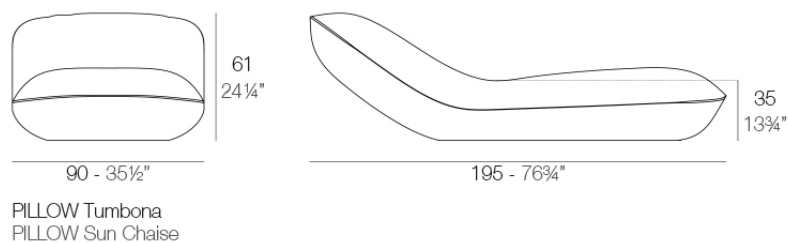

### Description

Made of polyethylene resin by rotational moulding. 100% Recyclable. Item suitable for indoor and outdoor use. Available in different finishes.

Weight: 33.37 Kg