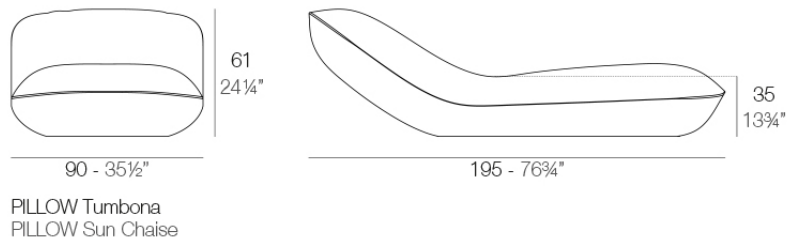

Info

Description

Made of polyethylene resin by rotational moulding. 100% Recyclable. Item suitable for indoor and outdoor use. Available in different finishes.

Weight: 33.37 Kg

Finishes

finishes

BASIC

Ref. 55013