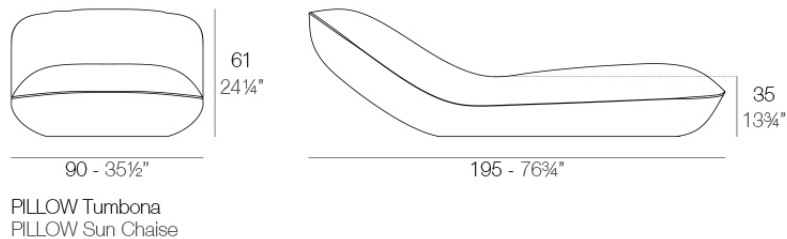

Info

Description

Made of polyethylene resin by rotational moulding. 100% Recyclable. Item suitable for indoor and outdoor use. Available in different finishes.

Weight: 33.37 Kg

Finishes

finishes

BASIC

Ref. 55013