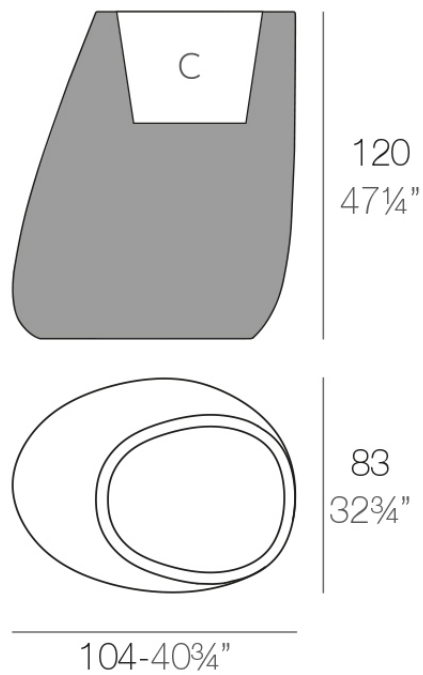

Info

Description

Pot made of polyethylene resin by rotational moulding. 100% Recyclable. Item suitable for indoor and outdoor use. Available in different finishes.

Weight: 25 Kg

STONE Macetero 120 C = 105 L x 46 dm³
STONE Planter 120 C = 27 1/2 gal x 18"