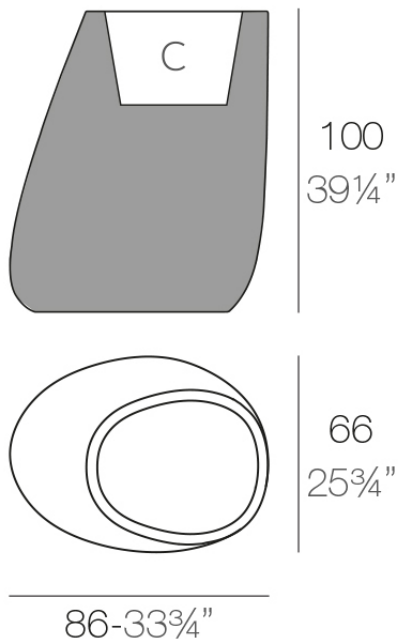

### Description

Pot made of polyethylene resin by rotational moulding. 100% Recyclable. Item suitable for indoor and outdoor use. Available in different finishes.

Weight: 16 Kg

STONE Macetero 100 C = 52 L (14 x 39 cm)  
STONE Planter 100 C = 13 1/2 gal (51 x 25 1/4")