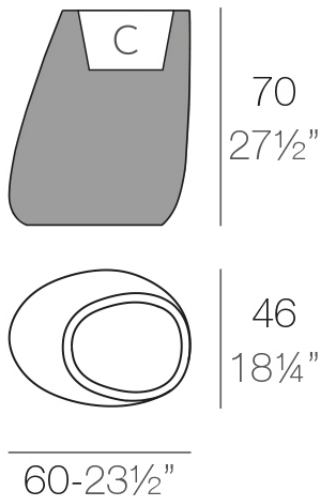

Info

Description

Pot made of polyethylene resin by rotational moulding. 100% Recyclable. Item suitable for indoor and outdoor use. Available in different finishes.

Weight: 8 Kg

STONE Macetero 70

STONE Planter 70

C = 20 L (9 x 28 dm)

C = 5 1/2 gal (4 x 10 dm)

Finishes

finishes

BASIC

Ref. 55009A

white 2001

ecru 2003