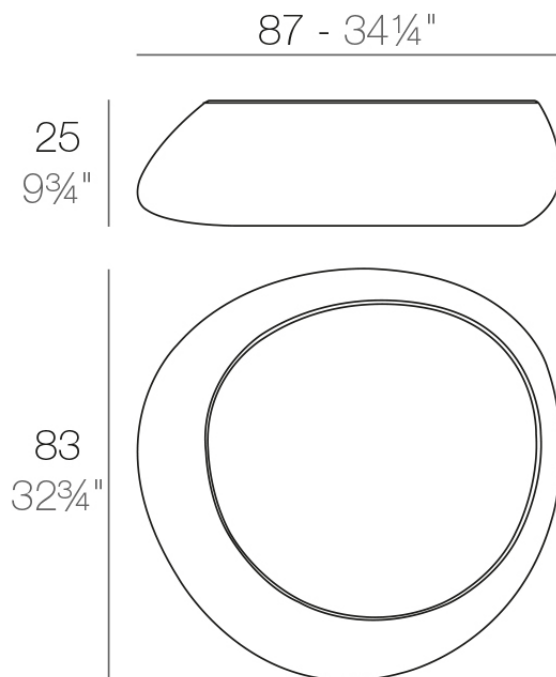

### Description

Made of polyethylene resin by rotational moulding. 100% Recyclable. Item suitable for indoor and outdoor use. Available in different finishes.

Weight: 7 Kg

STONE Mesa Baja  
STONE Low Table