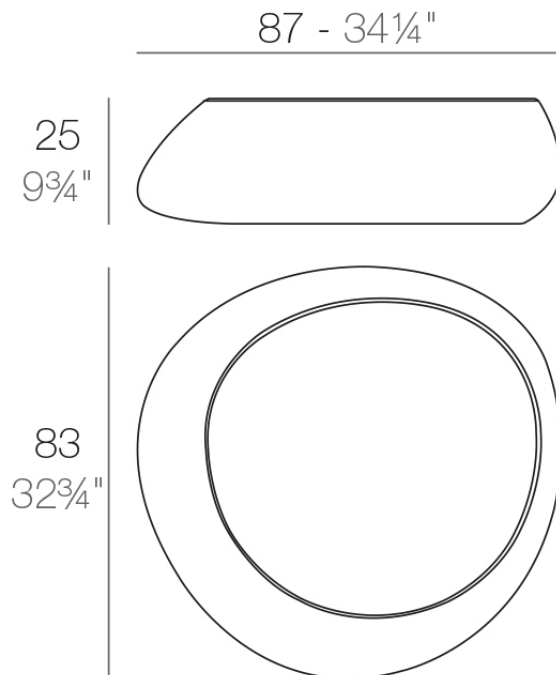

Info

Description

Made of polyethylene resin by rotational moulding. 100% Recyclable. Item suitable for indoor and outdoor use. Available in different finishes.

Weight: 7 Kg

STONE Mesa Baja
STONE Low Table