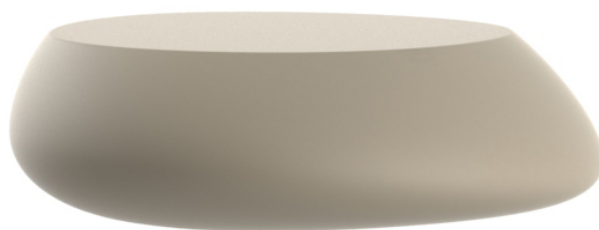

## Stone coffee table

by Stefano Giovannoni & Elisa Gargan

Stone designer outdoor furniture collection, designed by Stefano Giovannoni, impresses with its organic shapes, as if they were naturally formed, hence the name. This collection creates a perfect synergy between natural and artificial landscapes. The stones blend seamlessly into any environment, exuding a unique elegance through their material and shape.

### Description

Made of polyethylene resin by rotational moulding. 100% Recyclable. Item suitable for indoor and outdoor use. Available in different finishes.

Weight: 7 Kg

STONE Mesa Baja  
STONE Low Table