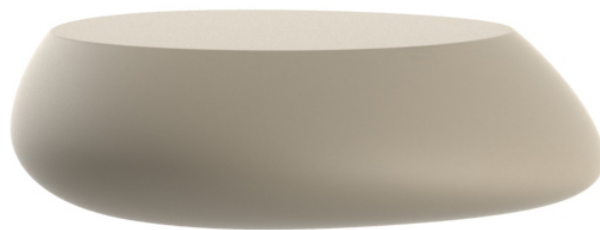

Stone coffee table

by Stefano Giovannoni & Elisa Gargan

Stones designer outdoor furniture collection, designed by Stefano Giovannoni, impresses with its organic shapes, as if they were naturally formed, hence the name. This collection creates a perfect synergy between natural and artificial landscapes. The stones blend seamlessly into any environment, exuding a unique elegance through their material and shape.

Info

Description

Made of polyethylene resin by rotational moulding. 100% Recyclable. Item suitable for indoor and outdoor use. Available in different finishes.

Weight: 7 Kg

STONE Mesa Baja
STONE Low Table

Accessories

- **TEMPERED GLASS**

Safety Tempered glass – 10 mm

Finishes

finishes

BASIC

Ref. 55007

notte blue

taupe

ecru

beige

Lacquered Polyethylene

lighting

WHITE LED
Ref. 55007W

ice

White internally lit unit with LED technology. Available only in matte ice white finish.