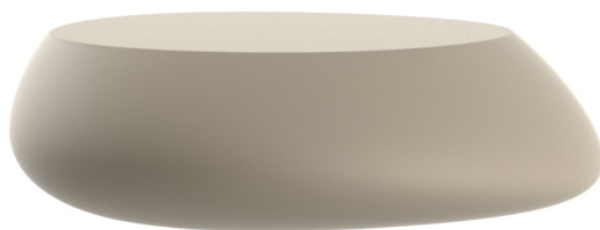

Stone coffee table

by Stefano Giovannoni & Elisa Gargan

Stone designer outdoor furniture collection, designed by Stefano Giovannoni, impresses with its organic shapes, as if they were naturally formed, hence the name. This collection creates a perfect synergy between natural and artificial landscapes. The stones blend seamlessly into any environment, exuding a unique elegance through their material and shape.

Info

Description

Made of polyethylene resin by rotational moulding. 100% Recyclable. Item suitable for indoor and outdoor use. Available in different finishes.

Weight: 7 Kg

STONE Mesa Baja
STONE Low Table

Accessories

- **TEMPERED GLASS**

Safety Tempered glass – 10 mm

Finishes

finishes

BASIC

Ref. 55007

white 2001

blue 2018

gray 2005

anthracite 2006

black 2002

ecru granite

cream granite

ice 2101

Matt Polyethylene