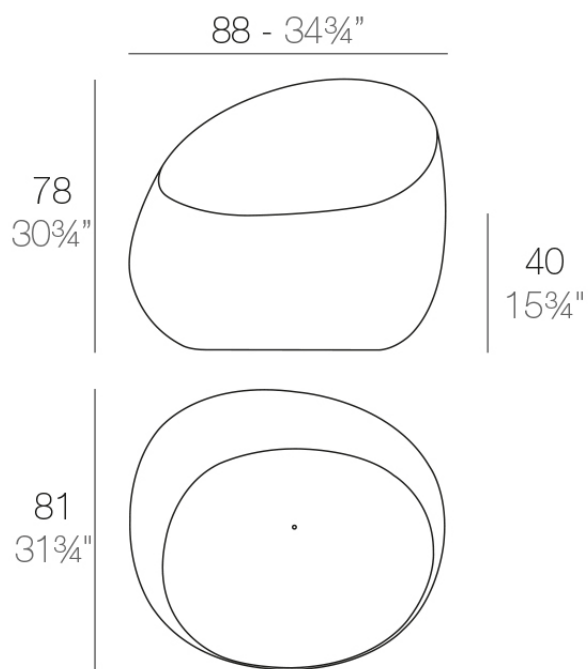

Info

Description

Made of polyethylene resin by rotational moulding. 100% Recyclable. Item suitable for indoor and outdoor use. Available in different finishes.

Weight: 13 Kg

STONE Butaca
STONE Lounge Chair