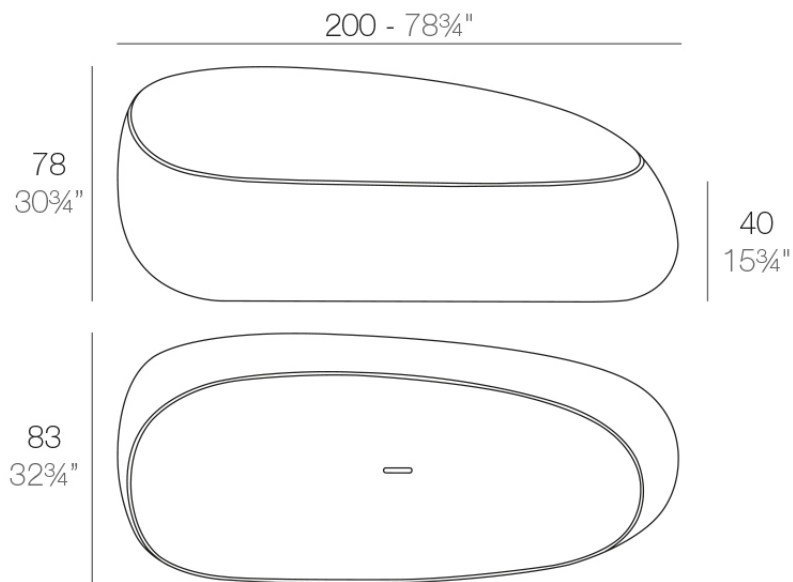

### Description

Made of polyethylene resin by rotational moulding. 100% Recyclable. Item suitable for indoor and outdoor use. Available in different finishes.

Weight: 40 Kg

STONE Sofá  
STONE Sofa