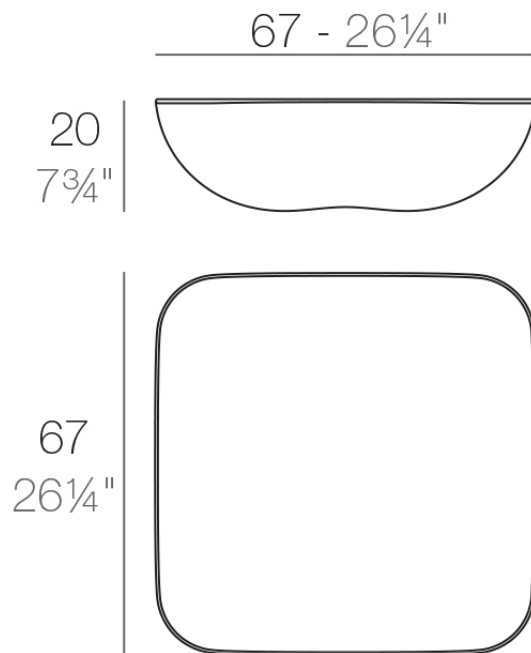

### Description

Made of polyethylene resin by rotational moulding. 100% Recyclable. Item suitable for indoor and outdoor use. Available in different finishes.

Weight: 5 Kg

PILLOW Mesa Baja  
PILLOW Low Table