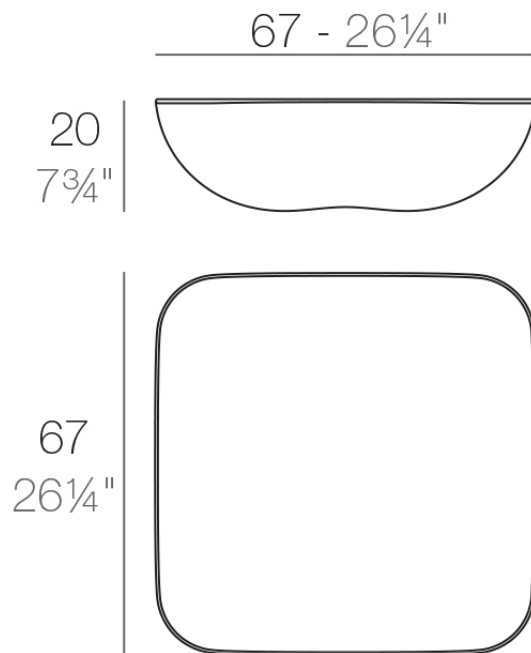

Info

Description

Made of polyethylene resin by rotational moulding. 100% Recyclable. Item suitable for indoor and outdoor use. Available in different finishes.

Weight: 5 Kg

PILLOW Mesa Baja
PILLOW Low Table