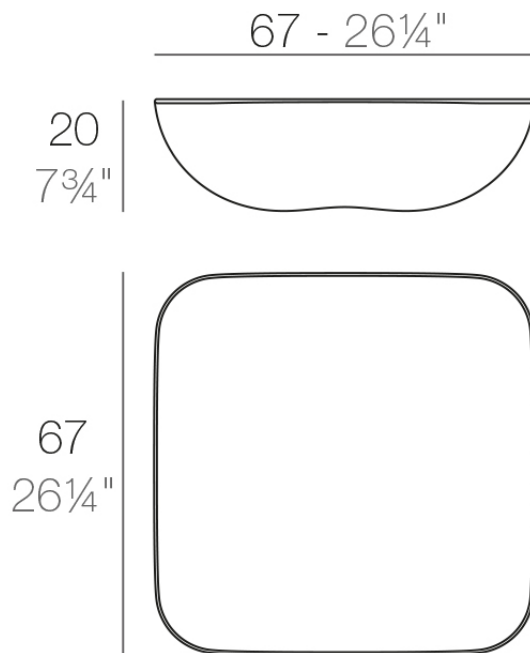

Info

Description

Made of polyethylene resin by rotational moulding. 100% Recyclable. Item suitable for indoor and outdoor use. Available in different finishes.

Weight: 5 Kg

PILLOW Mesa Baja
PILLOW Low Table